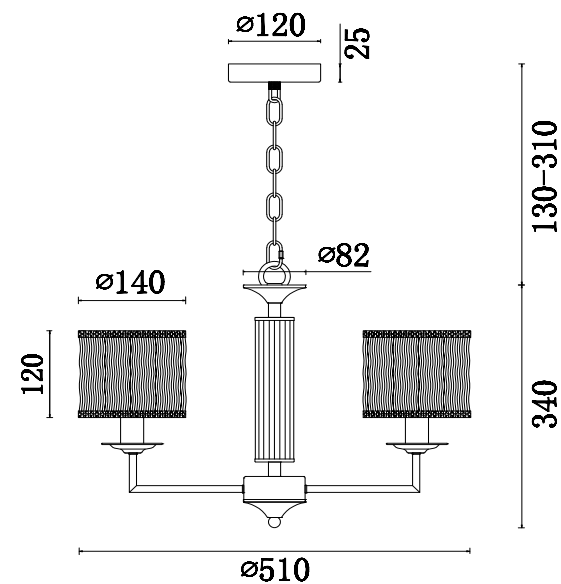

# Instruction

FR2006PL-03BZ

3 x E14 (40W)

Model: FR2006PL-03BZ

Series: Felina

Ceiling Lamps