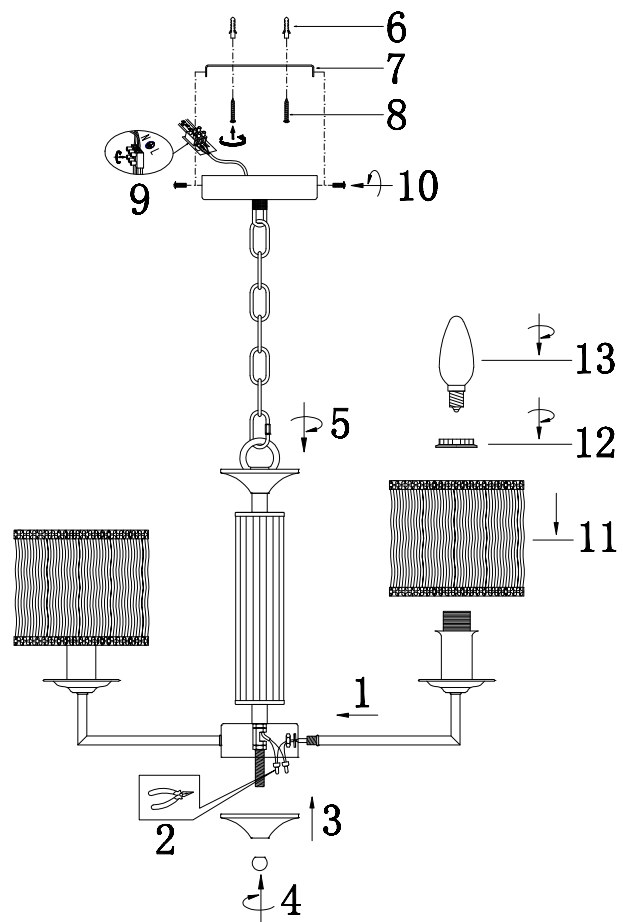

# Instruction

FR2006PL-03BZ

3 x E14 (40W)

Model: FR2006PL-03BZ

Series: Felina

Ceiling Lamps