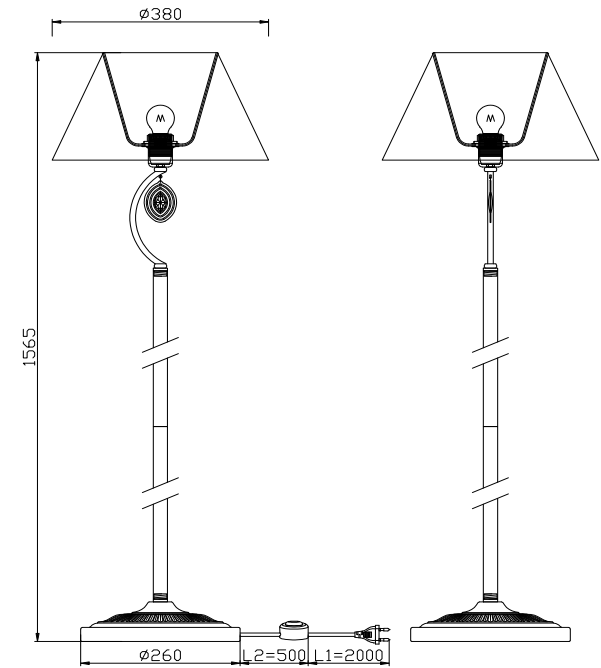

# Instruction

FR2003FL-01CH

1 x E27 (40W)

Model: FR2003FL-01CH  
Series: Luciana

Table Lamps