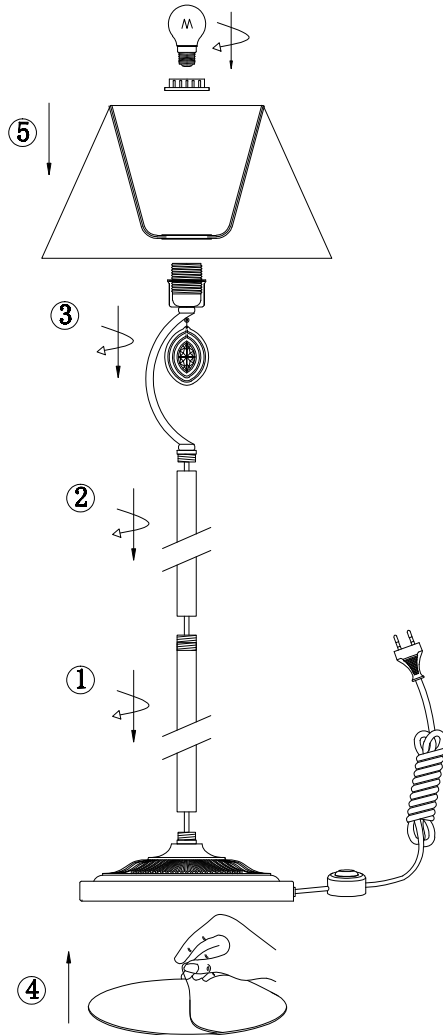

# Instruction

FR2003FL-01CH

1 x E27 (40W)

Model: FR2003FL-01CH  
Series: Luciana

Table Lamps