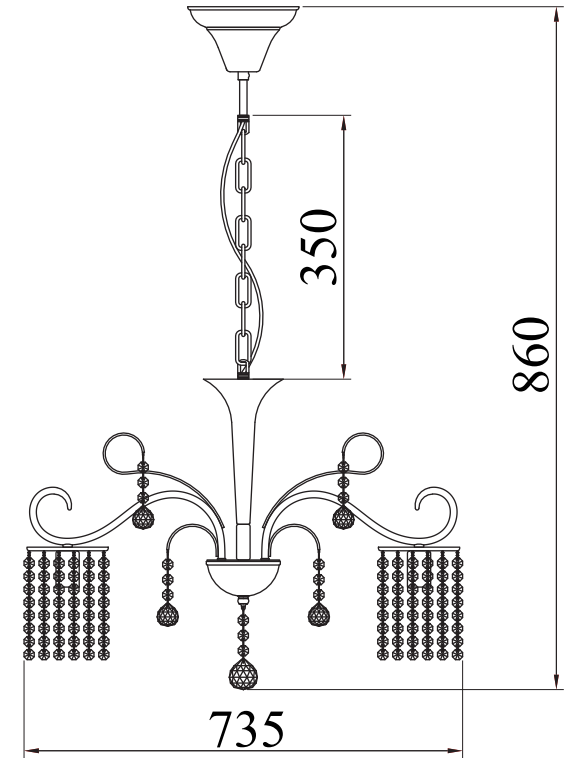

# INSTRUCTION

**MODEL: FR1127-PL-08-CH**  
CHANDELIER

8 x E14 (40w)

FREYA-LIGHT.COM