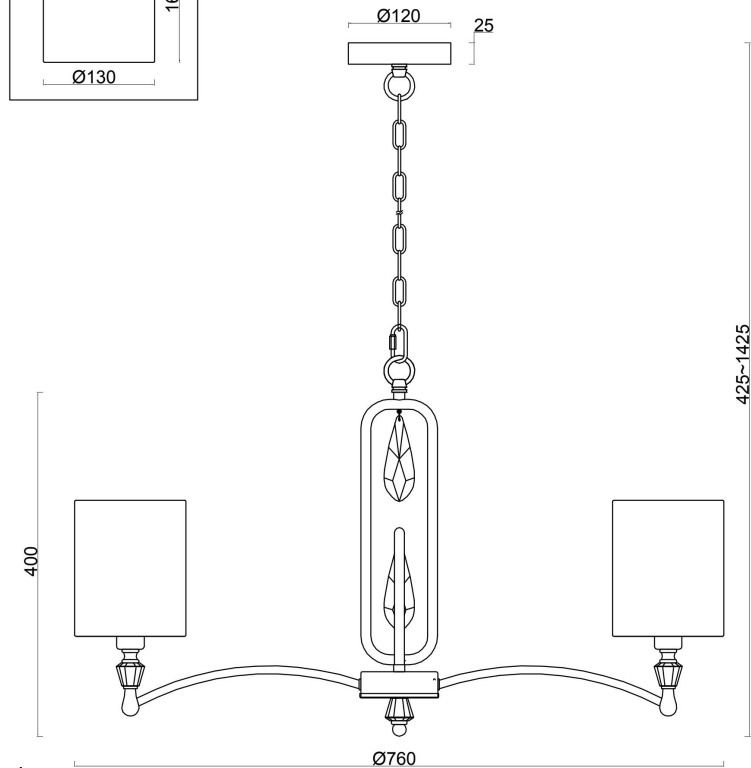

FREYA
TRADITION OF QUALITY

Instruction

FR1007PL-07BS

7xE14 40W

Model: FR1007PL-07BS
Collection: Crystal

Pendant Lamps