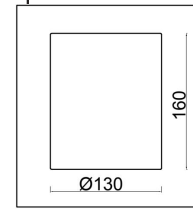

FREYA
TRADITION OF QUALITY

Instruction

FR1007PL-07BS

7xE14 40W

Model: FR1007PL-07BS
Collection: Crystal

Pendant Lamps