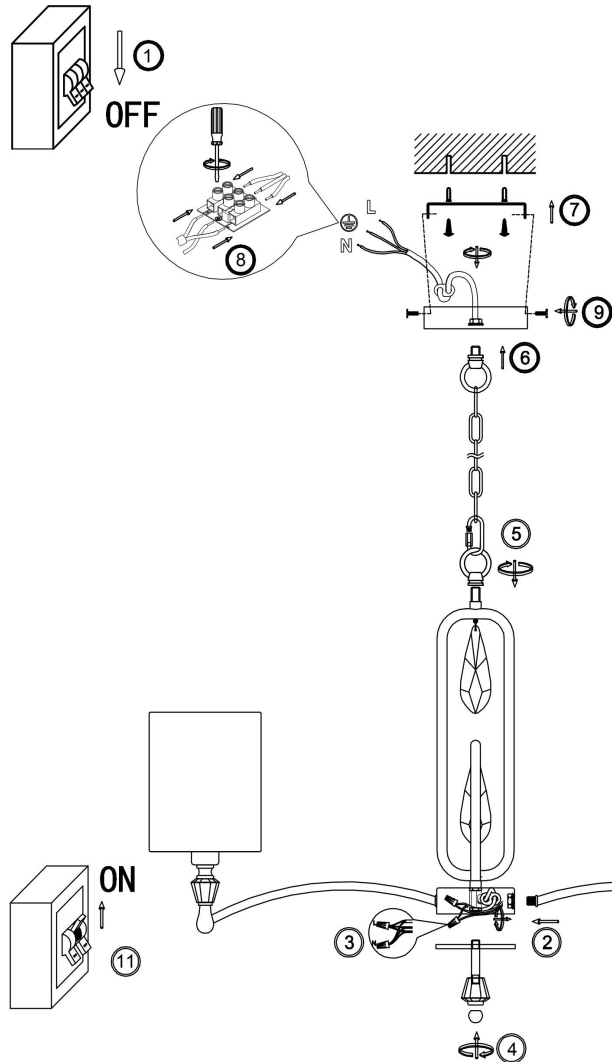

FREYA
TRADITION OF QUALITY

Instruction

FR1007PL-07BS

7xE14 40W

Model: FR1007PL-07BS
Collection: Crystal

Pendant Lamps