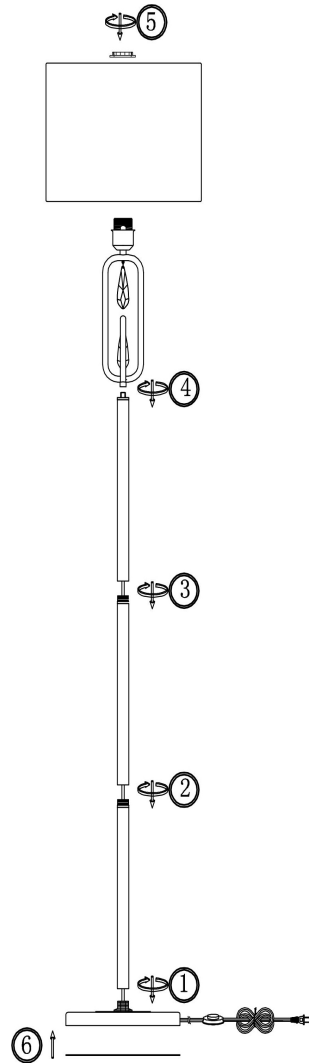

FREYA
TRADITION OF QUALITY

Instruction

FR1007FL-01N

1xE27 60W

Model: FR1007FL-01N
Collection: Crystal

Floor Lamps