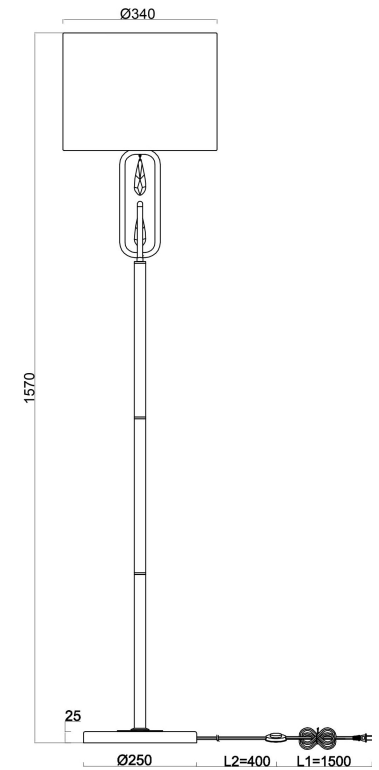

FREYA
TRADITION OF QUALITY

Instruction

FR1007FL-01N

1xE27 60W

Model: FR1007FL-01N
Collection: Crystal

Floor Lamps