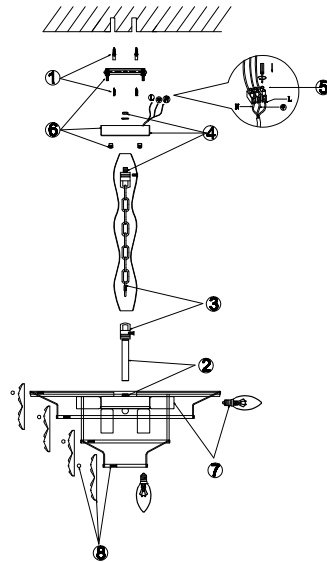

# Instruction

FR1004PL-09CH

9 x E14 (60W)

Model: FR1004PL-09CH  
Collection: Crystal  
Series: New Series 004

Pendant Lamps