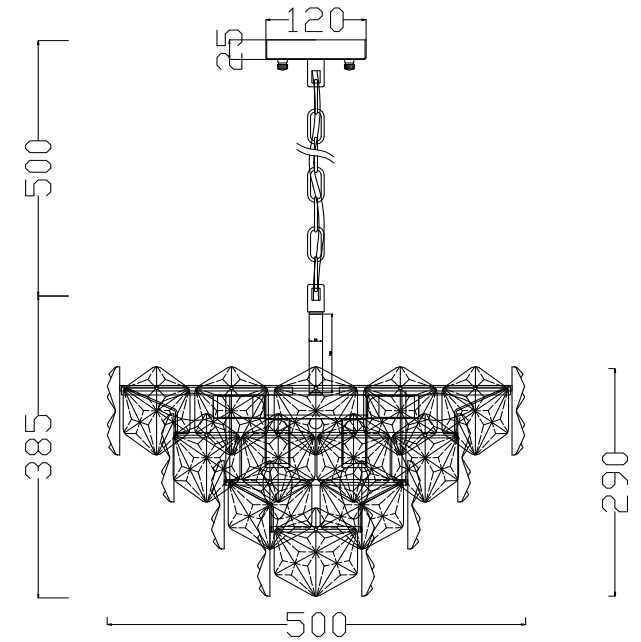

# Instruction

FR1004PL-09CH

9 x E14 (60W)

Model: FR1004PL-09CH  
Collection: Crystal  
Series: New Series 004

Pendant Lamps