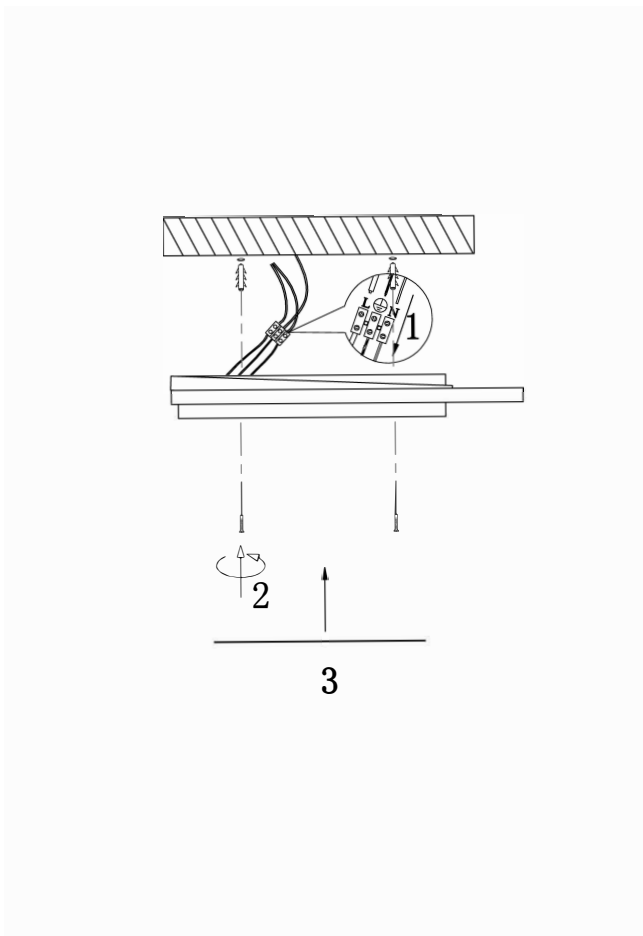

Instruction

FR10032CL-L98B

MAX 98W
5000 Lumen

Model: FR10032CL-L98B
Collection: LED Market

Ceiling Lamps