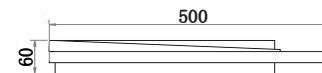

Instruction

FR10032CL-L98B

MAX 98W
5000 Lumen

Model: FR10032CL-L98B
Collection: LED Market

Ceiling Lamps