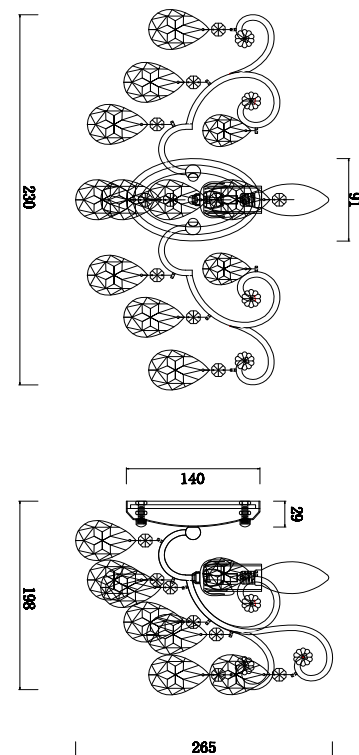

FREYA
TRADITION OF QUALITY

Instruction

FR1002WL-01WG

1 x E14 (40W)

Model: FR1002WL-01WG
Collection: Crystal
Series: Veronica

Wall Lamps