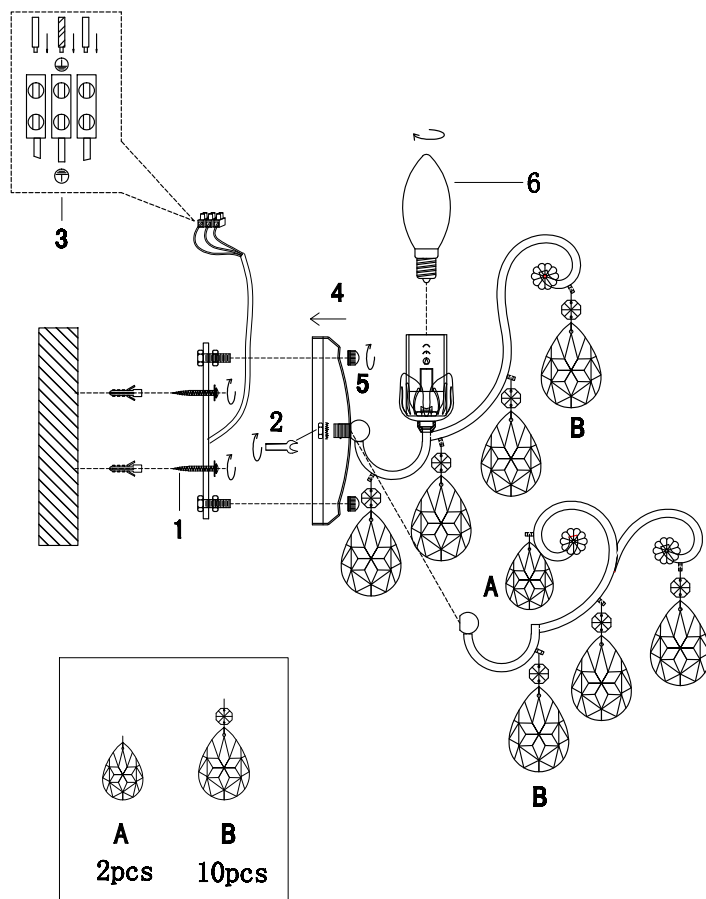

FREYA
TRADITION OF QUALITY

Instruction

FR1002WL-01WG

1 x E14 (40W)

Model: FR1002WL-01WG
Collection: Crystal
Series: Veronica

Wall Lamps