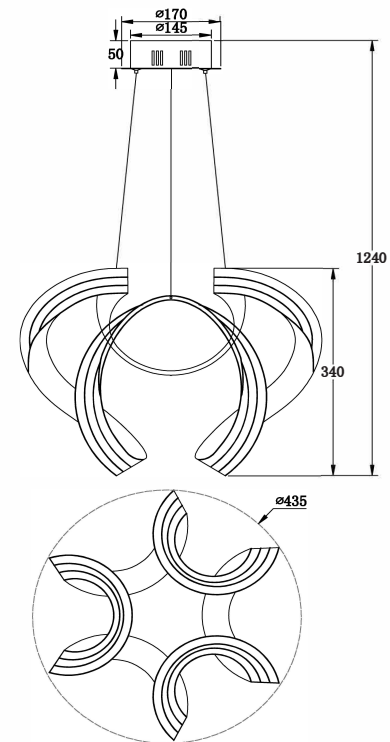

Instruction

FR10024PL-L84W

MAX 84W
7700 Lumen

Model: FR10024PL-L84W
Collection: LED Market

Pendant Lamps