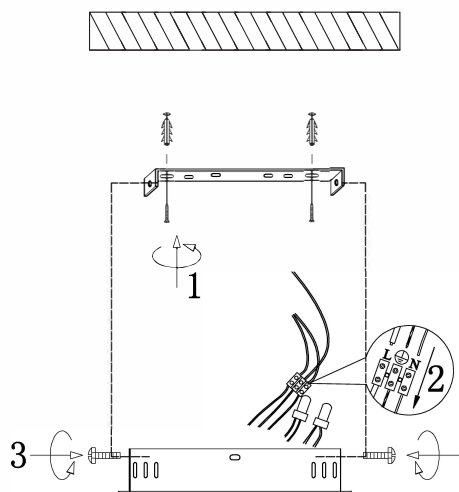

Instruction

FR10024PL-L84W

MAX 84W
7700 Lumen

Model: FR10024PL-L84W
Collection: LED Market

Pendant Lamps