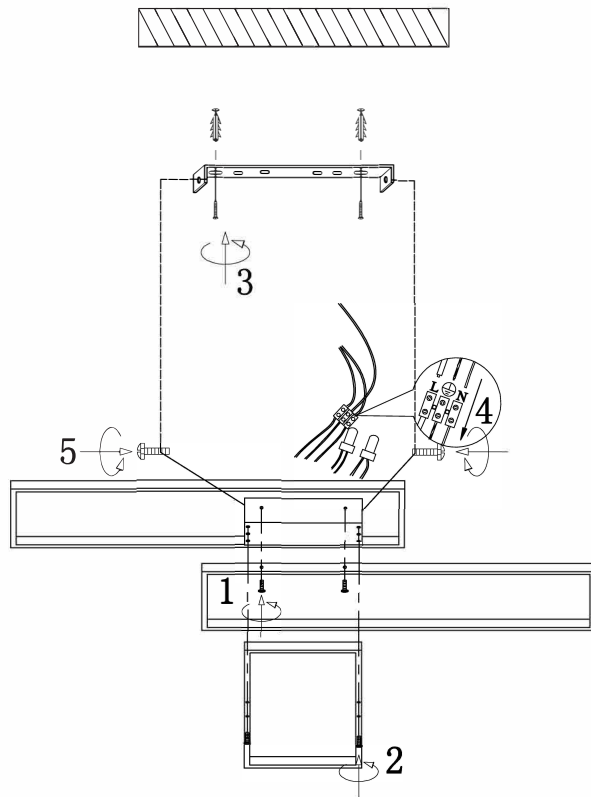

# Instruction

FR10021CL-L66W

MAX 66W  
4900 Lumen

Model: FR10021CL-L66W  
Collection: LED Market

Ceiling Lamps