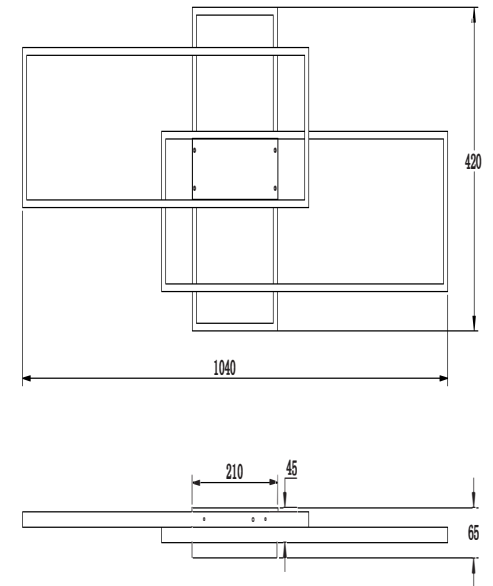

# Instruction

FR10021CL-L66W

MAX 66W  
4900 Lumen

Model: FR10021CL-L66W  
Collection: LED Market

Ceiling Lamps