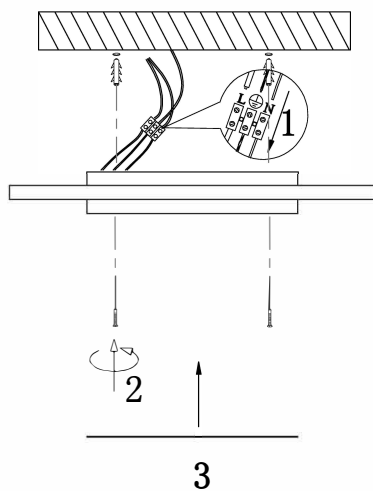

# Instruction

FR10015CL-L62B

MAX 62W  
3700 Lumen

Model: FR10015CL-L62B  
Collection: LED Market

Ceiling Lamps