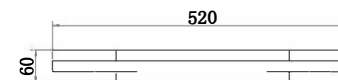

# Instruction

FR10015CL-L62B

MAX 62W  
3700 Lumen

Model: FR10015CL-L62B  
Collection: LED Market

Ceiling Lamps