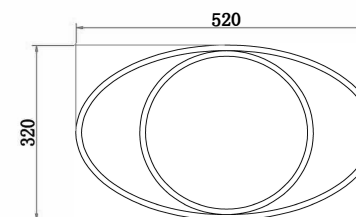

# Instruction

FR10015CL-L62B

MAX 62W  
3700 Lumen

Model: FR10015CL-L62B  
Collection: LED Market

Ceiling Lamps