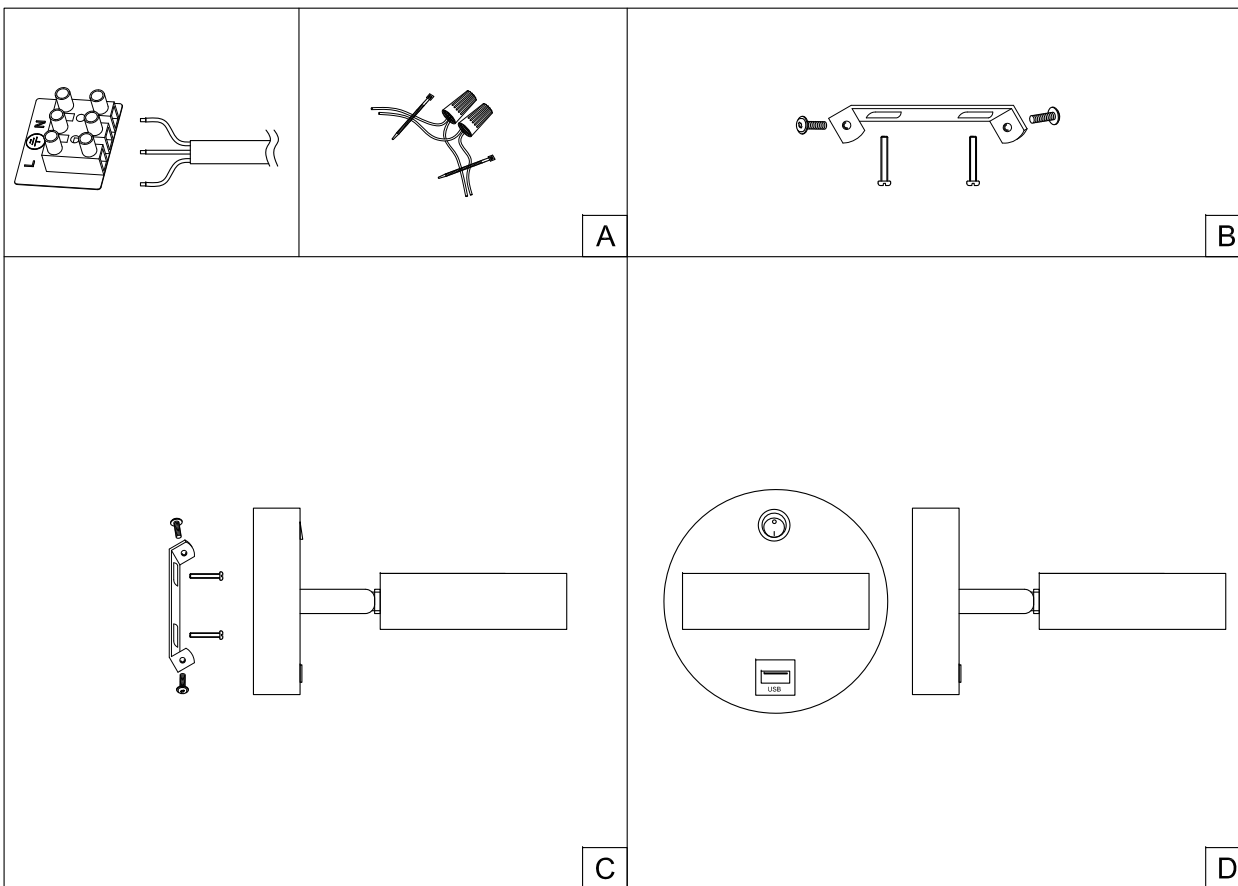

Instruction

FR10010CW-L6B

MAX 6W
300 Lumen

Model: FR10010CW-L6B
Collection: LED Market

Wall Lamps