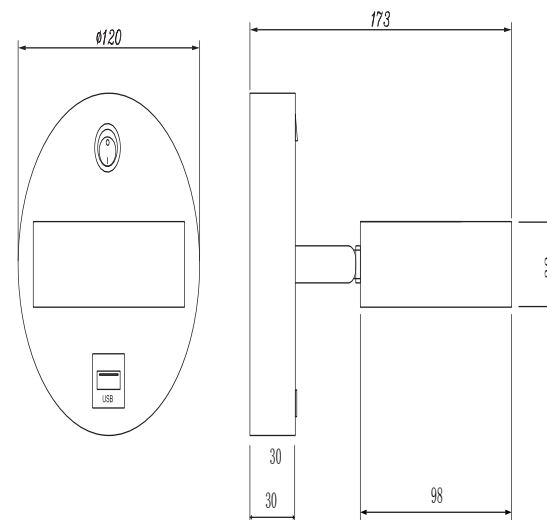

Instruction

FR10010CW-L6B

MAX 6W
300 Lumen

Model: FR10010CW-L6B
Collection: LED Market

Wall Lamps