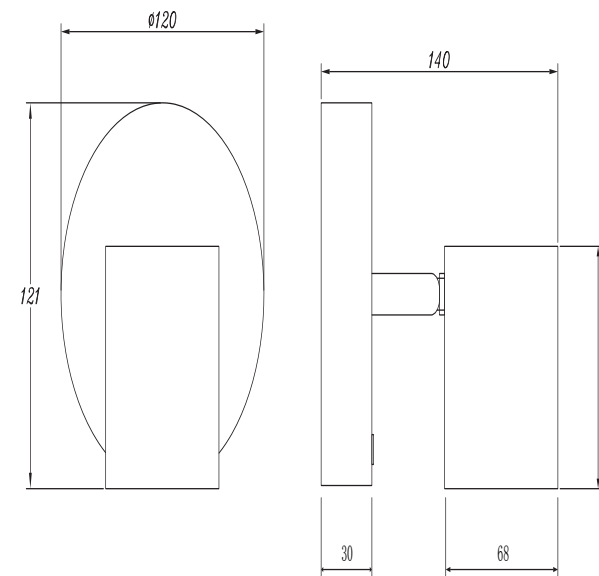

## FR10005CW-L6MG

MAX 6W  
300 Lumen

Model: FR10005CW-L6MG  
Collection: LED Market

Wall Lamps