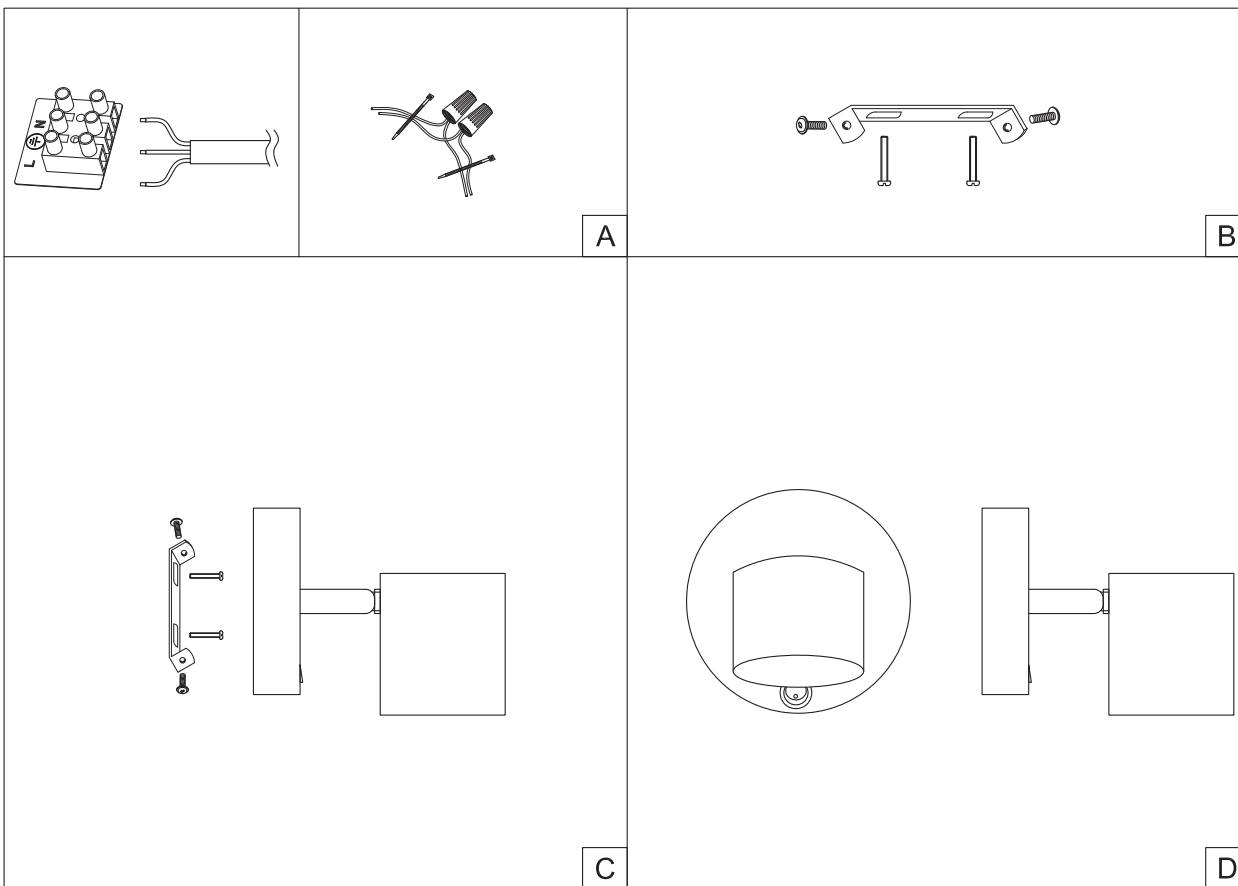

## FR10005CW-L6MG

MAX 6W  
300 Lumen

Model: FR10005CW-L6MG  
Collection: LED Market

Wall Lamps