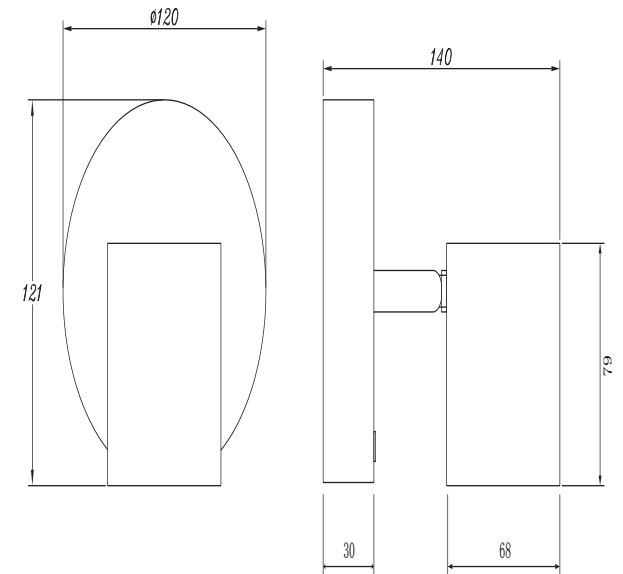

FREYA
TRADITION OF QUALITY

Instruction

FR10005CW-L6B

MAX 6W
300 Lumen

Model: FR10005CW-L6B
Collection: LED Market

Wall Lamps