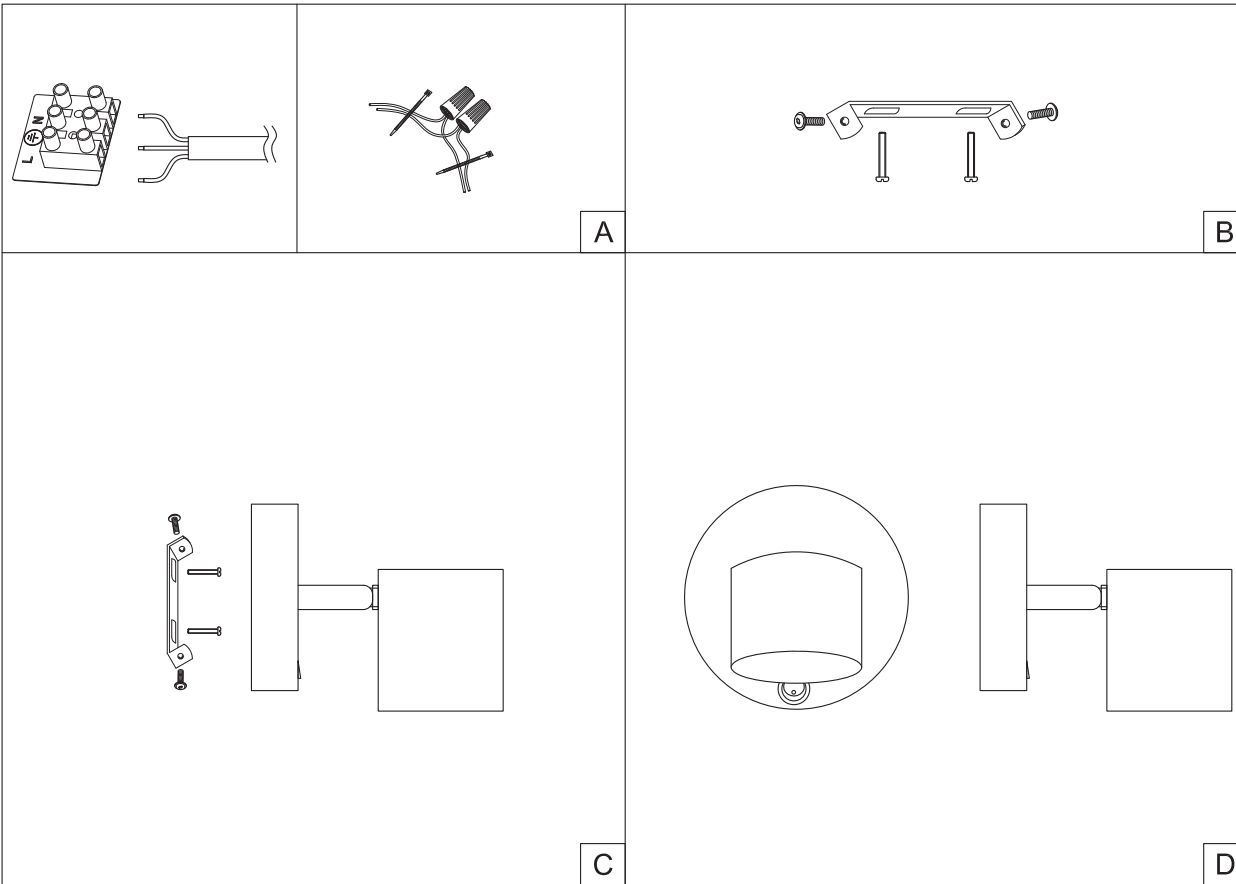

FREYA
TRADITION OF QUALITY

Instruction

FR10005CW-L6B

MAX 6W
300 Lumen

Model: FR10005CW-L6B
Collection: LED Market

Wall Lamps