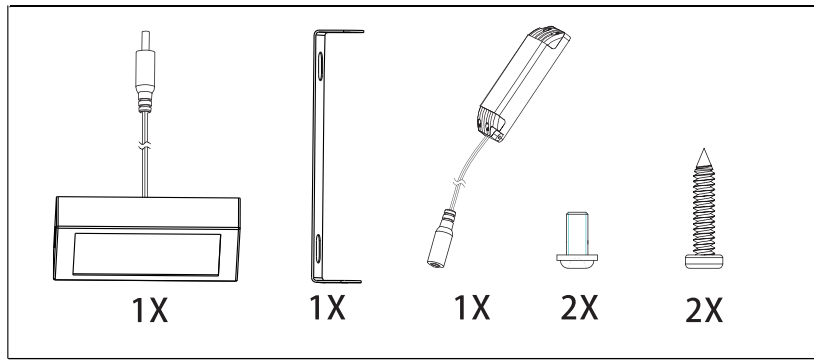

EGLO LED panel light

Art.-Nr.: 94073/94074
94077/94078

A

B

C

D

E

F