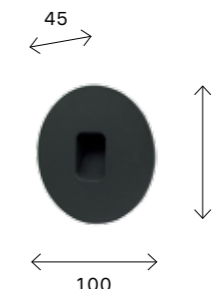

○ **SL9501.401.01**
белый
● **SL9501.501.01**
черный
цоколь LED
1 × 4 W
4000 K
250 Lm

high-tech 239