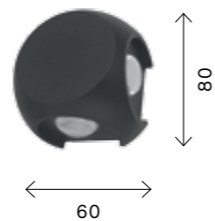

● **SL9505.401.01**  
черный  
цоколь LED  
1 × 4 W  
4000 K  
250 Lm

high-tech 238