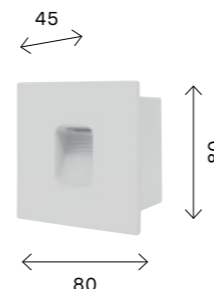

○ **SL9501.541.01**
белый
цоколь LED
1 × 4 W
4000 K
250 Lm