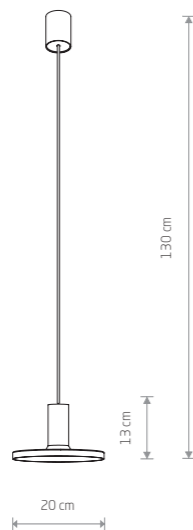

HERMANOS 8037

HERMANOS

painted steel, solid brass

8037 8194

1xGU10, max 10W only LED

HERMANOS

painted steel, solid brass

8031 8030

3xGU10, max 10W only LED

HERMANOS 8031

HERMANOS 8038

HERMANOS

painted steel, solid brass

8038 8100

1xGU10, max 10W only LED

HERMANOS 8032

HERMANOS

painted steel, solid brass

8033 8032

5xGU10, max 10W only LED

HERMANOS 8040

HERMANOS

painted steel, solid brass

8040 8103