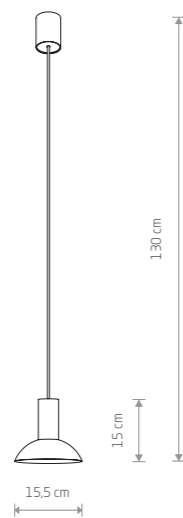

HERMANOS 8037

HERMANOS

painted steel, solid brass

8037 8194

1xGU10, max 10W only LED

HERMANOS

painted steel, solid brass

8031 8030

3xGU10, max 10W only LED

HERMANOS 8031

HERMANOS 8038

HERMANOS

painted steel, solid brass

8038 8100

1xGU10, max 10W only LED

HERMANOS 8032

HERMANOS

painted steel, solid brass

8033 8032

5xGU10, max 10W only LED

HERMANOS 8040

HERMANOS

painted steel, solid brass

8040 8103