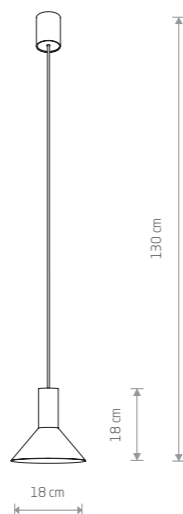

HERMANOS 8037

HERMANOS

painted steel, solid brass

8037 8194

1xGU10, max 10W only LED

HERMANOS

painted steel, solid brass

8031 8030

3xGU10, max 10W only LED

HERMANOS 8031

HERMANOS 8038

HERMANOS

painted steel, solid brass

8038 8100

1xGU10, max 10W only LED

HERMANOS 8032

HERMANOS

painted steel, solid brass

8033 8032

5xGU10, max 10W only LED

HERMANOS 8040

HERMANOS

painted steel, solid brass

8040 8103