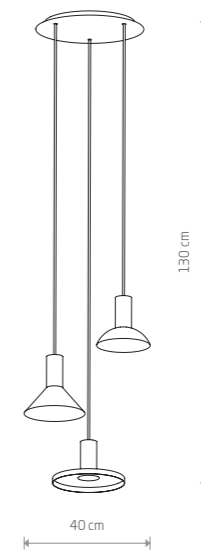

HERMANOS 8037

HERMANOS

painted steel, solid brass

8037 8194

1xGU10, max 10W only LED

HERMANOS

painted steel, solid brass

8031 8030

3xGU10, max 10W only LED

HERMANOS 8031

HERMANOS 8038

HERMANOS

painted steel, solid brass

8038 8100

1xGU10, max 10W only LED

HERMANOS 8032

HERMANOS

painted steel, solid brass

8033 8032

5xGU10, max 10W only LED

HERMANOS 8040

HERMANOS

painted steel, solid brass

8040 8103