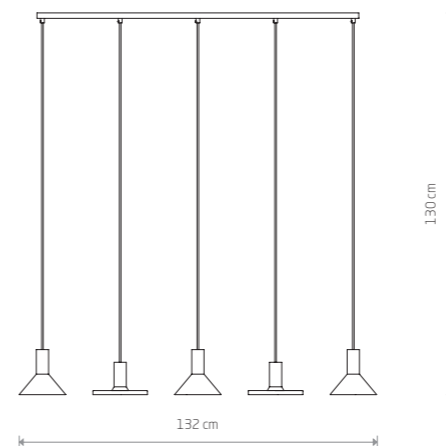

HERMANOS 8037

HERMANOS

painted steel, solid brass

8037 8194

1xGU10, max 10W only LED

HERMANOS

painted steel, solid brass

8031 8030

3xGU10, max 10W only LED

HERMANOS 8031

HERMANOS 8038

HERMANOS

painted steel, solid brass

8038 8100

1xGU10, max 10W only LED

HERMANOS 8032

HERMANOS

painted steel, solid brass

8033 8032

5xGU10, max 10W only LED

HERMANOS 8040

HERMANOS

painted steel, solid brass

8040 8103