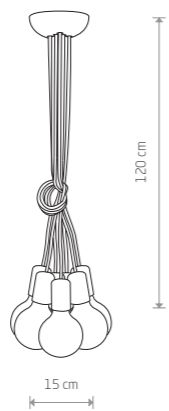

CABLE
braided cable, painted steel, brass-plated steel

- 9747
- 1xE27, max 60W

CABLE
braided cable, painted steel, brass-plated steel

- 9746
- 7xE27, max 60W

TULUM 9691

TULUM
concrete, painted steel

- 9691
- 1xE27, max 60W

SILICONE 6404

SILICONE
silicone, painted steel

- 6404
- 6403
- 1xE27, max 60W

SILICONE 6403