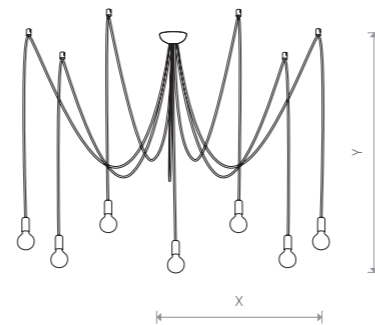

SPIDER 6785

X+Y=max 300 cm

SPIDER
braided cable, painted steel

9745 6792

1xE27, max 60W

X+Y=max 300 cm

SPIDER
braided cable, painted steel

9744 6788

5xE27, max 60W

X+Y=max 300 cm

SPIDER
braided cable, painted steel

9743 6785

7xE27, max 60W

WHITE P004 RAL 9003 BLACK P013 RAL 9005

SPIDER 6788