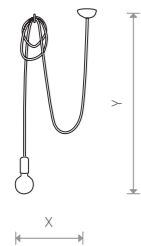

SPIDER 6785

X+Y=max 300 cm

SPIDER
braided cable, painted steel

9745 6792

1xE27, max 60W

X+Y=max 300 cm

SPIDER
braided cable, painted steel

9744 6788

5xE27, max 60W

X+Y=max 300 cm

SPIDER
braided cable, painted steel

9743 6785

7xE27, max 60W

WHITE P004 RAL 9003 BLACK P013 RAL 9005

SPIDER 6788