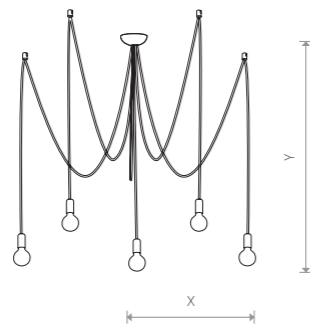

SPIDER 6785

X+Y=max 300 cm

SPIDER
braided cable, painted steel

9745 6792

1xE27, max 60W

X+Y=max 300 cm

SPIDER
braided cable, painted steel

9744 6788

5xE27, max 60W

X+Y=max 300 cm

SPIDER
braided cable, painted steel

9743 6785

7xE27, max 60W

WHITE P004 RAL 9003 BLACK P013 RAL 9005

SPIDER 6788