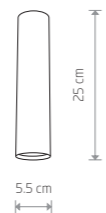

EYE S 5255

EYE M 5464

EYE L 6838

EYE S

painted steel

5255 5257

5256 6836

1xGU10, max 35W

solid brass

8911

1xGU10, max 35W

EYE M

painted steel

5463 5464 6837

1xGU10, max 35W

solid brass

1xGU10, max 35W

EYE M 8912

EYE S 8911

EYE L 8913