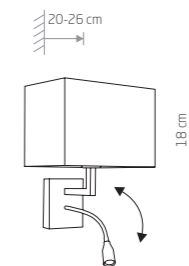

HOTEL 9298

HOTEL
fabric, chrome plated steel

- 9298
- 1xE27, max 60W

HOTEL LED 9302

HOTEL LED
fabric, chrome plated steel

- 6800 ■ 9302
- 1xE27 max 60W, 1x2.2W LED

HOTEL 9218

HOTEL
fabric, chrome plated steel