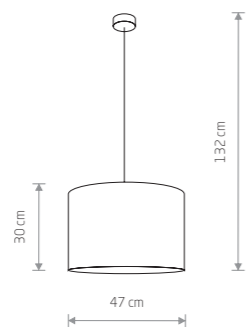

HOTEL 9298

HOTEL
fabric, chrome plated steel

- 9298
- 1xE27, max 60W

HOTEL LED 9302

HOTEL LED
fabric, chrome plated steel

- 6800 ■ 9302
- 1xE27 max 60W, 1x2.2W LED

HOTEL 9218

HOTEL
fabric, chrome plated steel

- 4730 ■ 9218
- 1xE27, max 60W

HOTEL 9304

HOTEL
fabric, chrome plated steel

- 4731 ■ 9304
- 2xE27, max 60W