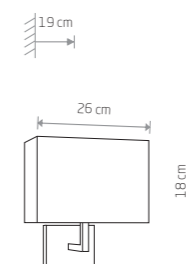

HOTEL 9298

HOTEL
fabric, chrome plated steel

- 9298
- 1xE27, max 60W

HOTEL LED 9302

HOTEL LED
fabric, chrome plated steel

- 6800 ■ 9302
- 1xE27 max 60W, 1x2.2W LED

HOTEL 9218

HOTEL
fabric, chrome plated steel

- 4730 ■ 9218
- 1xE27, max 60W

HOTEL 9304

HOTEL
fabric, chrome plated steel

- 4731 ■ 9304
- 2xE27, max 60W