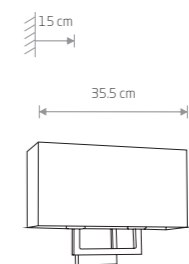

HOTEL
fabric, chrome plated steel

- 4731 ■ 9304
- 2xE27, max 60W