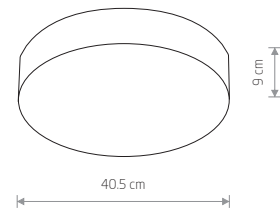

ARENA LED 8274

ARENA 6724

ARENA

painted steel, plastic PMMA

- 6724 6725
- 6770 8273
- 3xE14, max 20W
- IP44

ARENA SENSOR

painted steel, plastic PMMA

- 8832 8833 7953
- 3xE14, max 20W
- IP44

ARENA LED

painted steel, plastic PMMA

- 6726 6727
- 6771 8274

ARENA LED 6727

Item No.	Power	Colour temp.	Luminous flux	Beam angle	Colour Rendering Index (CRI)	Input	Safety type	Power factor	Ingress protection	Lifetime
6726	18W LED	4000K	1600 lm	100°	≥ 80	~220-230 V, 50/60 Hz	⊕	>0,95	IP44	50000h
6727	18W LED	4000K	1600 lm	100°	≥ 80	~220-230 V, 50/60 Hz	⊕	>0,95	IP44	50000h
6771	18W LED	4000K	1600 lm	100°	≥ 80	~220-230 V, 50/60 Hz	⊕	>0,95	IP44	50000h
8274	18W LED	4000K	1600 lm	100°	≥ 80	220-230 V, 50/60 Hz	⊕	>0,95	IP44	50000h