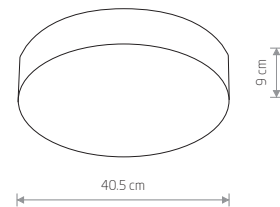

ARENA LED 8274

ARENA 6724

ARENA

painted steel, plastic PMMA

- 6724 6725
- 6770 8273
- 3xE14, max 20W
- IP44

ARENA SENSOR

painted steel, plastic PMMA

- 8832 8833 7953
- 3xE14, max 20W
- IP44

ARENA LED

painted steel, plastic PMMA

- 6726 6727
- 6771 8274

ARENA LED 6727

Item No.	Power	Colour temp.	Luminous flux	Beam angle	Colour Rendering Index (CRI)	Input	Safety type	Power factor	Ingress protection	Lifetime
6726	18W LED	4000K	1600 lm	100°	≥ 80	~220-230 V, 50/60 Hz	⊕	>0,95	IP44	50000h
6727	18W LED	4000K	1600 lm	100°	≥ 80	~220-230 V, 50/60 Hz	⊕	>0,95	IP44	50000h
6771	18W LED	4000K	1600 lm	100°	≥ 80	~220-230 V, 50/60 Hz	⊕	>0,95	IP44	50000h
8274	18W LED	4000K	1600 lm	100°	≥ 80	220-230 V, 50/60 Hz	⊕	>0,95	IP44	50000h