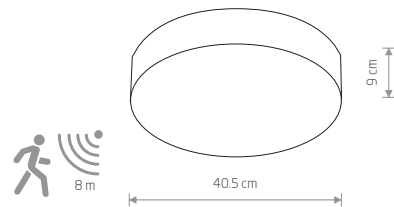

ARENA LED 8274

ARENA 6724

ARENA

painted steel, plastic PMMA

- 6724 6725
- 6770 8273
- 3xE14, max 20W
- IP44

ARENA SENSOR

painted steel, plastic PMMA

- 8832 8833 7953
- 3xE14, max 20W
- IP44

ARENA LED

painted steel, plastic PMMA

- 6726 6727
- 6771 8274

ARENA LED 6727

Item No.	Power	Colour temp.	Luminous flux	Beam angle	Colour Rendering Index (CRI)	Input	Safety type	Power factor	Ingress protection	Lifetime
6726	18W LED	4000K	1600 lm	100°	≥ 80	~220-230 V, 50/60 Hz	⊕	>0,95	IP44	50000h
6727	18W LED	4000K	1600 lm	100°	≥ 80	~220-230 V, 50/60 Hz	⊕	>0,95	IP44	50000h
6771	18W LED	4000K	1600 lm	100°	≥ 80	~220-230 V, 50/60 Hz	⊕	>0,95	IP44	50000h
8274	18W LED	4000K	1600 lm	100°	≥ 80	220-230 V, 50/60 Hz	⊕	>0,95	IP44	50000h