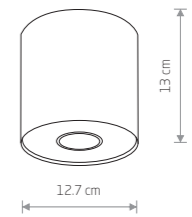

1xGU10, max 35W

POINT PLEXI M

painted steel, plastic PMMA

6525 6527 6526

1xGU10, max 10W only LED

POINT PLEXI L

painted steel, plastic PMMA

6528 6530

1xE27, max 20W

POINT M 6001

POINT S
painted steel

6000

1xGU10, max 35W

POINT M
painted steel

6001

1xGU10, max 35W

BIT S 9486

BIT M 9481

POINT M 6007

POINT S
painted steel

6006

1xGU10, max 35W

POINT M
painted steel

6007