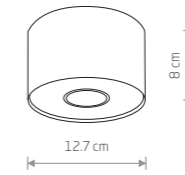

POINT PLEXI M 6526

POINT PLEXI L 6528

POINT S 7603

POINT S
painted steel

7603

1xGU10, max 35W

POINT M
painted steel

7602

1xGU10, max 35W

POINT PLEXI M

painted steel, plastic PMMA

6525 6527 6526

1xGU10, max 10W only LED

POINT PLEXI L

painted steel, plastic PMMA

6528 6530

1xE27, max 20W

POINT M 6001

POINT S
painted steel

6000

1xGU10, max 35W

POINT M
painted steel

6001

1xGU10, max 35W