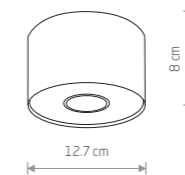

POINT S
painted steel

6006

1xGU10, max 35W