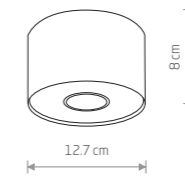

1xGU10, max 35W

POINT PLEXI M

painted steel, plastic PMMA

6525 6527 6526

1xGU10, max 10W only LED

POINT PLEXI L

painted steel, plastic PMMA

6528 6530

1xE27, max 20W

POINT M 6001

POINT S
painted steel

6000

1xGU10, max 35W

POINT M
painted steel

6001

1xGU10, max 35W