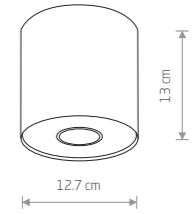

POINT PLEXI M 6526

POINT PLEXI L 6528

POINT S 7603

POINT S
painted steel

7603

1xGU10, max 35W

POINT M
painted steel

7602

1xGU10, max 35W

POINT PLEXI M

painted steel, plastic PMMA

6525 6527 6526

1xGU10, max 10W only LED

POINT PLEXI L

painted steel, plastic PMMA

6528 6530

1xE27, max 20W

POINT M 6001

POINT S
painted steel

6000

1xGU10, max 35W

POINT M
painted steel

6001

1xGU10, max 35W

BIT S 9486

BIT M 9481

POINT M 6007

POINT S
painted steel

6006

1xGU10, max 35W

POINT M
painted steel

6007