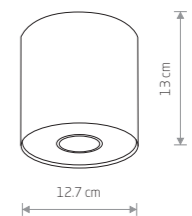

1xE27, max 20W

POINT M 6001

POINT S
painted steel

6000

1xGU10, max 35W

POINT M
painted steel

6001

1xGU10, max 35W

BIT S 9486

BIT M 9481

POINT M 6007

POINT S
painted steel

6006

1xGU10, max 35W

POINT M
painted steel

6007