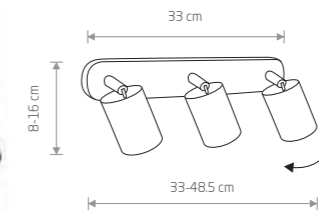

EYE SPOT

Painted steel, chrome

6016 6136

6141 6021

3xGU10, max 10W only LED

Painted steel, solid brass

8818

3xGU10, max 10W only LED