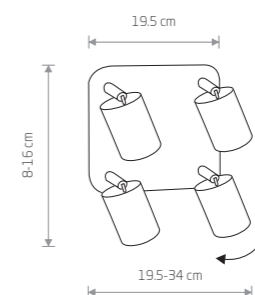

3xGU10, max 10W only LED

Painted steel, solid brass

8818

3xGU10, max 10W only LED

EYE SPOT 8820

EYE SPOT

Painted steel, chrome

6017 6137