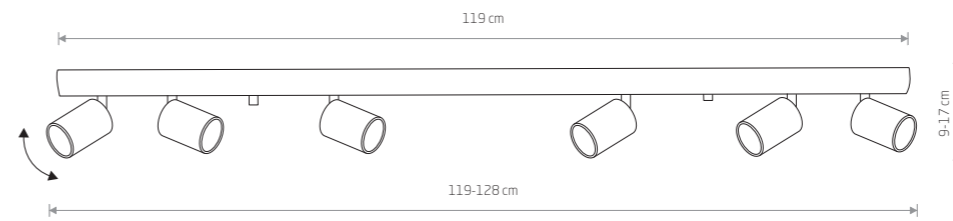

EYE SPOT

Painted steel, chrome

6607 6610

6608 6611

6xGU10, max 10W only LED

Painted steel, solid brass

8819

6xGU10, max 10W only LED