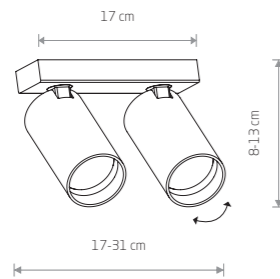

MONO

painting steel, plastic ABS

7810 7841

7774 7766

2xGU10, max 10W only LED

solid brass, painting steel, plastic ABS

7782

2xGU10, max 10W only LED