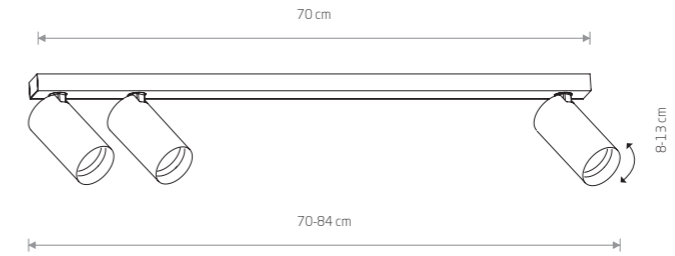

MONO 7807

MONO

painting steel, plastic ABS

7807 7838

7771 7763

1xGU10, max 10W only LED

solid brass, painting steel, plastic ABS

7778

1xGU10, max 10W only LED

MONO 7811

MONO

painting steel, plastic ABS

7811 7842

7775 7767

3xGU10, max 10W only LED

solid brass, painting steel, plastic ABS

solid brass, painting steel, plastic ABS

7782

2xGU10, max 10W only LED

MONO 7812

MONO

painting steel, plastic ABS

7812 7843

7776 7768

4xGU10, max 10W only LED

solid brass, painting steel, plastic ABS

7784

4xGU10, max 10W only LED