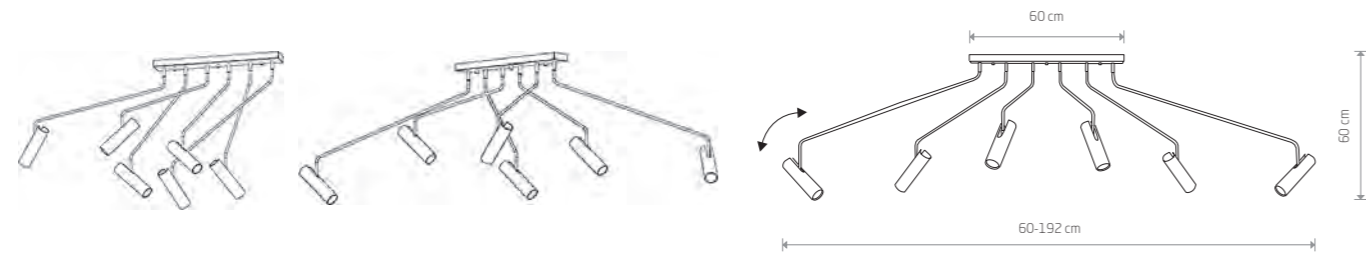

EYE SUPER 6497

EYE SUPER

painting steel, chrome

6491 6497 6504

3xGU10, max 35W

EYE SUPER 6505

EYE SUPER

painting steel, chrome

6492 6498 6505

6xGU10, max 35W

WHITE P004 RAL 9003 GRAPHITE P010 RAL 7016 BLACK P013 RAL 9005

EYE SUPER 6505