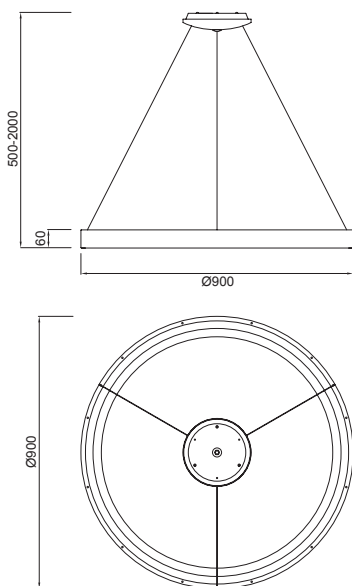

7758 Oro-Gold
LED 30W 3000K-6000K 2100lm
 Dimmable

7757 Oro-Gold
LED 50W 3000K-6000K 3500lm
 Dimmable

7756 Oro-Gold
LED 60W 3000K-6000K 4200lm
 Dimmable

R00135

Metal/Acrílico-Metal/Acrylic 220-240V~ 50/60Hz