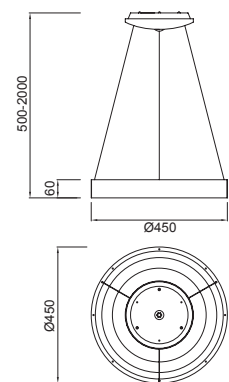

7758 Oro-Gold
LED 30W 3000K-6000K 2100lm
 Dimmable

7757 Oro-Gold
LED 50W 3000K-6000K 3500lm
 Dimmable

7756 Oro-Gold
LED 60W 3000K-6000K 4200lm
 Dimmable

R00135

Metal/Acrílico-Metal/Acrylic 220-240V~ 50/60Hz