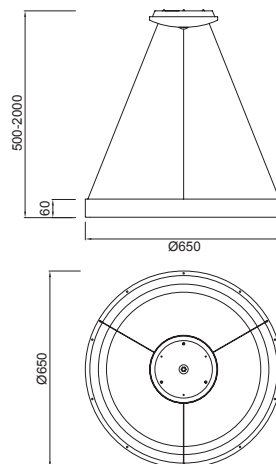

7758 Oro-Gold
LED 30W 3000K-6000K 2100lm
 Dimmable

7757 Oro-Gold
LED 50W 3000K-6000K 3500lm
 Dimmable

7756 Oro-Gold
LED 60W 3000K-6000K 4200lm
 Dimmable

R00135

Metal/Acrílico-Metal/Acrylic 220-240V~ 50/60Hz