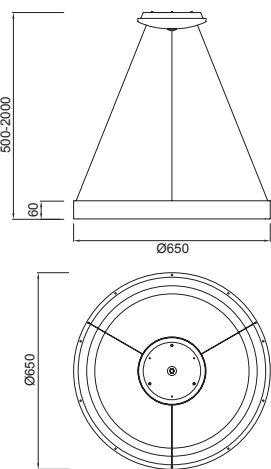

NISEKO

7750 Blanco-White
LED 60W 3000K-6000K 4200lm
Dimmable

7751 Blanco-White
LED 50W 3000K-6000K 3500lm
Dimmable

7752 Blanco-White
LED 30W 3000K-6000K 2100lm
Dimmable

R00135

Metal/Acrílico-Metal/Acrylic 220-240V~ 50/60H