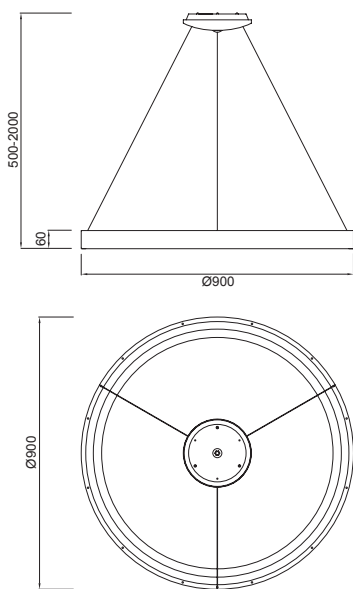

NISEKO

7750 Blanco-White
LED 60W 3000K-6000K 4200lm
Dimmable

7751 Blanco-White
LED 50W 3000K-6000K 3500lm
Dimmable

7752 Blanco-White
LED 30W 3000K-6000K 2100lm
Dimmable

R00135

Metal/Acrílico-Metal/Acrylic 220-240V~ 50/60H