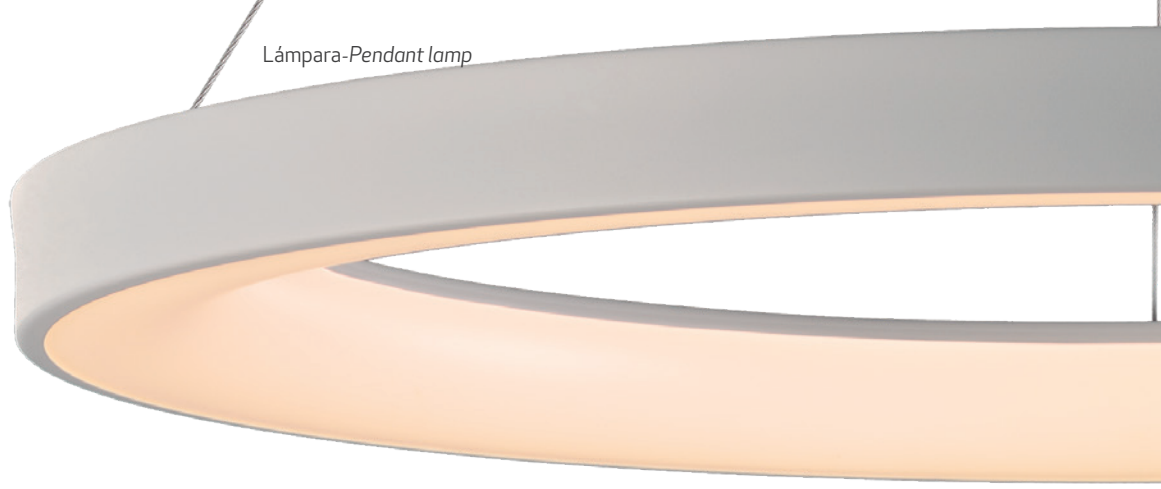

NISEKO

7750 Blanco-White
LED 60W 3000K-6000K 4200lm
Dimmable

7751 Blanco-White
LED 50W 3000K-6000K 3500lm
Dimmable

7752 Blanco-White
LED 30W 3000K-6000K 2100lm
Dimmable

R00135

Metal/Acrílico-Metal/Acrylic 220-240V~ 50/60H