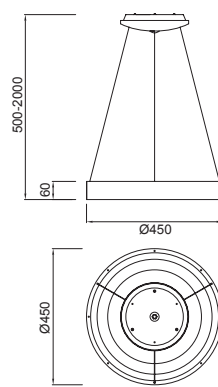

NISEKO

7750 Blanco-White
LED 60W 3000K-6000K 4200lm
Dimmable

7751 Blanco-White
LED 50W 3000K-6000K 3500lm
Dimmable

7752 Blanco-White
LED 30W 3000K-6000K 2100lm
Dimmable

R00135

Metal/Acrílico-Metal/Acrylic 220-240V~ 50/60H