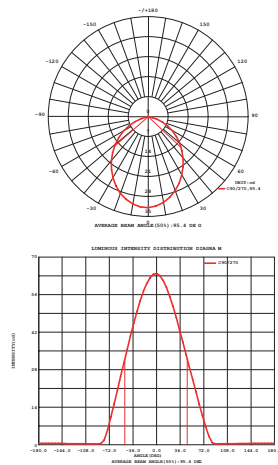

7032 Blanco Anera-Sanded White
LED 3W 210lm

LUMINOUS INTENSITY DISTRIBUTION DIAGRAM

LUMINOUS INTENSITY DISTRIBUTION DIAGRAM

* Modos Instalación-Installation Forms

Con tubo carcasa-Recessed tube housing

76mm

Con pinzas-With clamps

74mm