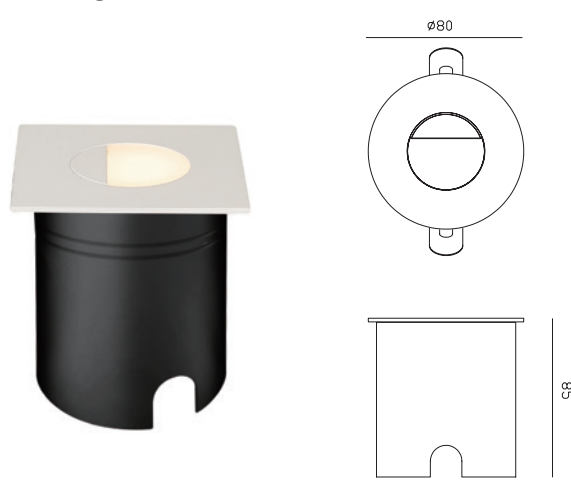

ASPEN

3000K

7027 Gris Oscuro-Dark Grey
LED 3W 210lm

7030 Gris Oscuro-Dark Grey
LED 3W 210lm

7028 Negro Arena-Sanded Black
LED 3W 210lm

7031 Negro Arena-Sanded Black
LED 3W 210lm

7029 Blanco Arena-Sanded White
LED 3W 210lm

7032 Blanco Anera-Sanded White
LED 3W 210lm

LUMINOUS INTENSITY DISTRIBUTION DIAGRAM

LUMINOUS INTENSITY DISTRIBUTION DIAGRAM

* Modos Instalación-Installation Forms

Con tubo carcasa-Recessed tube housing

76mm

Con pinzas-With clamps

74mm