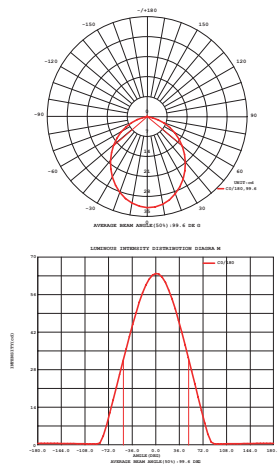

7032 Blanco Anera-Sanded White
LED 3W 210lm

LUMINOUS INTENSITY DISTRIBUTION DIAGRAM

LUMINOUS INTENSITY DISTRIBUTION DIAGRAM

* Modos Instalación-Installation Forms

Con tubo carcasa-Recessed tube housing

76mm

Con pinzas-With clamps

74mm