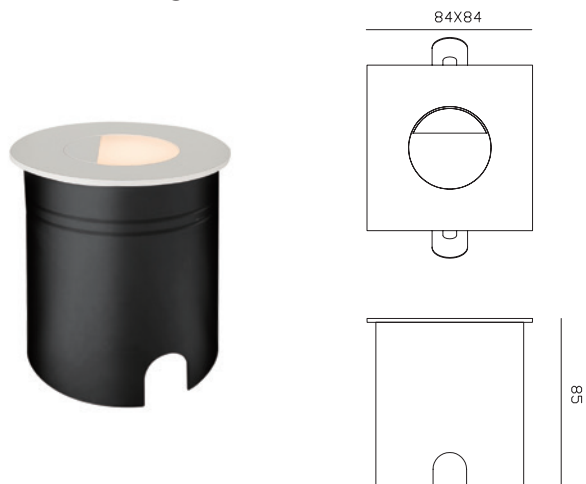

ASPEN

3000K

7027 Gris Oscuro-Dark Grey
LED 3W 210lm

7030 Gris Oscuro-Dark Grey
LED 3W 210lm

7028 Negro Arena-Sanded Black
LED 3W 210lm

7031 Negro Arena-Sanded Black
LED 3W 210lm

7029 Blanco Arena-Sanded White
LED 3W 210lm

7032 Blanco Anera-Sanded White
LED 3W 210lm

LUMINOUS INTENSITY DISTRIBUTION DIAGRAM

LUMINOUS INTENSITY DISTRIBUTION DIAGRAM

* Modos Instalación-Installation Forms

Con tubo carcasa-Recessed tube housing

76mm

Con pinzas-With clamps

74mm