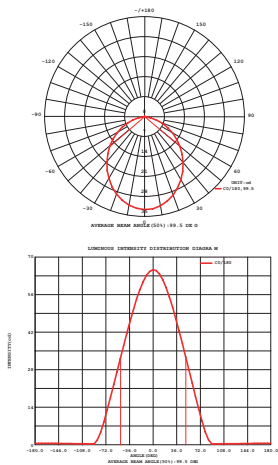

7032 Blanco Anera-Sanded White
LED 3W 210lm

LUMINOUS INTENSITY DISTRIBUTION DIAGRAM

LUMINOUS INTENSITY DISTRIBUTION DIAGRAM

* Modos Instalación-Installation Forms

Con tubo carcasa-Recessed tube housing

76mm

Con pinzas-With clamps

74mm