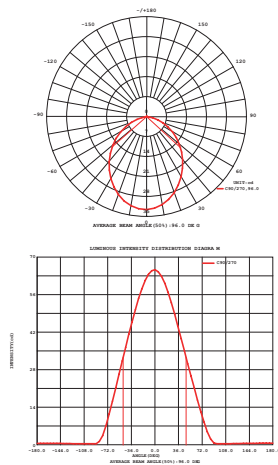

7032 Blanco Anera-Sanded White
LED 3W 210lm

LUMINOUS INTENSITY DISTRIBUTION DIAGRAM

LUMINOUS INTENSITY DISTRIBUTION DIAGRAM

* Modos Instalación-Installation Forms

Con tubo carcasa-Recessed tube housing

76mm

Con pinzas-With clamps

74mm