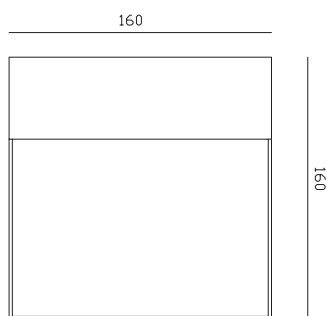

BAKER

3000K

7011 Gris Oscuro-DarkGrey
LED 3W 210lm

7012 Blanco Arena-Sanded White
LED 3W 210lm

7640 Corten-Corten
LED 3W 210lm

7015 Gris Oscuro-DarkGrey
LED 6W 420lm

7016 Blanco Arena-Sanded White
LED 6W 420lm