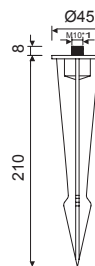

TU0652 Piqueta-Spike