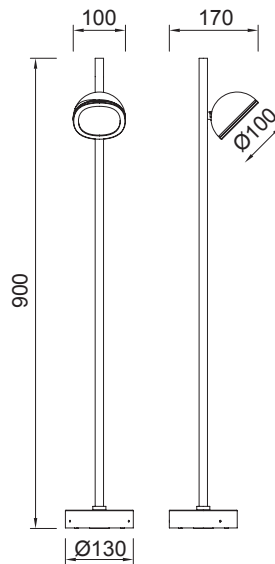

EVEREST

José Ignacio Ballester

6743 Gris oscuro-Dark grey
2L×GX53

6742 Blanco-White
2L×GX53

6747 Gris oscuro-Dark grey
1L×GX53

6746 Blanco-White
1L×GX53

Complementos Exterior-Outdoor Complements

TU0492 Piqueta-Spike