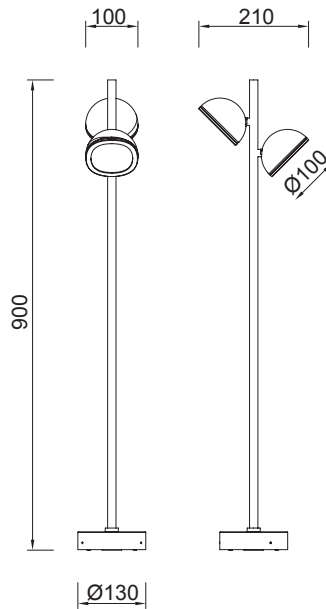

EVEREST

José Ignacio Ballester

6743 Gris oscuro-Dark grey
2L×GX53

6742 Blanco-White
2L×GX53

6747 Gris oscuro-Dark grey
1L×GX53

6746 Blanco-White
1L×GX53

Complementos Exterior-Outdoor Complements

TU0492 Piqueta-Spike