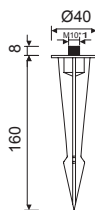

EVEREST

José Ignacio Ballester

6743 Gris oscuro-Dark grey
2L×GX53

6742 Blanco-White
2L×GX53

6747 Gris oscuro-Dark grey
1L×GX53

6746 Blanco-White
1L×GX53

Complementos Exterior-Outdoor Complements

TU0492 Piqueta-Spike