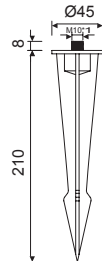

TU0652 Piqueta-Spike