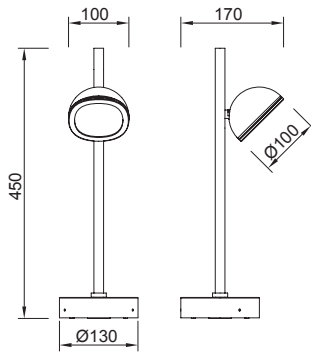

EVEREST

José Ignacio Ballester

6741 Gris oscuro-Dark grey
2L×GX53

6740 Blanco-White
2L×GX53

6745 Gris oscuro-Dark grey
1L×GX53

6744 Blanco-White
1L×GX53

Complementos Exterior-Outdoor Complements

TU0492 Piqueta-Spike