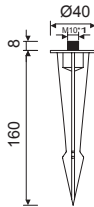

EVEREST

José Ignacio Ballester

6741 Gris oscuro-Dark grey
2L×GX53

6740 Blanco-White
2L×GX53

6745 Gris oscuro-Dark grey
1L×GX53

6744 Blanco-White
1L×GX53

Complementos Exterior-Outdoor Complements

TU0492 Piqueta-Spike