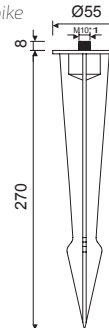

TU0653 Piqueta-Spike