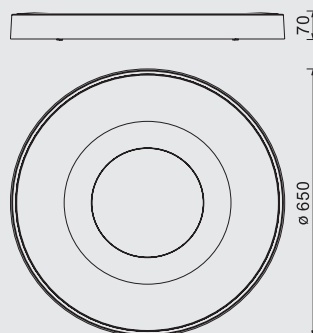

7560 Blanco-White
LED 100W 2700K-5000K 6000lm

7566 Blanco-White
LED 56W 2700K-5000K 2500lm

7563 Blanco-White
LED 80W 2700K-5000K 3900lm

R00129

Metal /Acrílico/ABS-Metal /Acrylic/ABS 220-240V - 50/60Hz CRI> 80