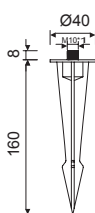

1388 Blanco-White
1 x E27 máx 20W LED

1391 Blanco-White
1 x E27 máx 20W LED

1394 Blanco-White
1 x E27 máx 20W LED

Complementos Exterior-Outdoor Complements

TU0492 Piqueta-Spike

TU0652 Piqueta-Spike

TU0653 Piqueta-Spike