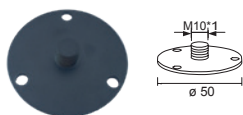

TU0494 Base-Ground base