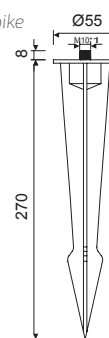

1388 Blanco-White
1 x E27 máx 20W LED

1391 Blanco-White
1 x E27 máx 20W LED

1394 Blanco-White
1 x E27 máx 20W LED

Complementos Exterior-Outdoor Complements

TU0492 Piqueta-Spike

TU0652 Piqueta-Spike

TU0653 Piqueta-Spike