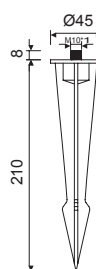

1388 Blanco-White
1 x E27 máx 20W LED

1391 Blanco-White
1 x E27 máx 20W LED

1394 Blanco-White
1 x E27 máx 20W LED

Complementos Exterior-Outdoor Complements

TU0492 Piqueta-Spike

TU0652 Piqueta-Spike

TU0653 Piqueta-Spike