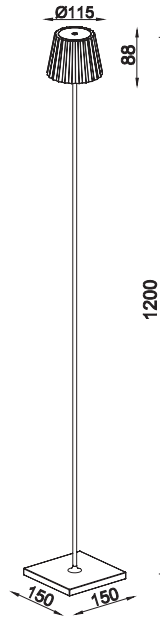

K2
3000K

Pie de sal6n port6til exterior-Portable outdoor floor lamp

IP54

7100 Blanco-White
LED 2,2W 188 lm

7101 Negro-Black
LED 2,2W 188 lm

6480
p6g. 376

Aluminio-Aluminum DC 3,7V CRI > 80