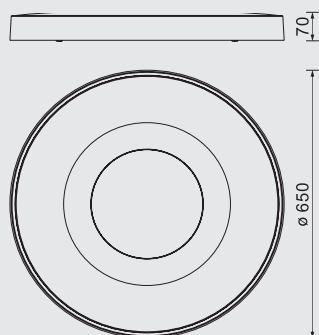

COIN

7561 Negro-Black
LED 100W 2700K-5000K 6000lm

7564 Negro-Black
LED 80W 2700K-5000K 3900lm

7567 Negro-Black
LED 56W 2700K-5000K 2500lm

R00129

Metal / Acrílico / ABS-Metal / Acrylic / ABS 220-240V - 50/60Hz CRI > 80