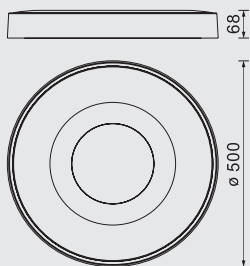

COIN

7561 Negro-Black
LED 100W 2700K-5000K 6000lm

7564 Negro-Black
LED 80W 2700K-5000K 3900lm

7567 Negro-Black
LED 56W 2700K-5000K 2500lm

R00129

Metal / Acrílico / ABS-Metal / Acrylic / ABS 220-240V - 50/60Hz CRI > 80