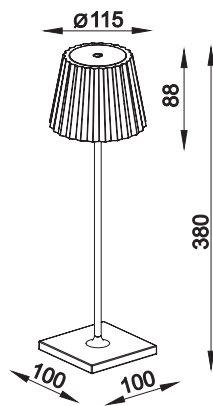

K2

6480 Negro Mate-Matt Black
LED 2.2W 3000K 188lm

6484 Amarillo-Yellow
LED 2.2W 3000K 188lm

6481 Blanco Mate-Matt White
LED 2.2W 3000K 188lm

7101
pág. 384

Aluminio-Aluminium DC 5V/1A