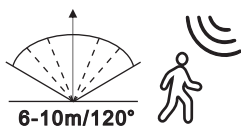

MERIBEL

3000K

Aplique exterior SOLAR LED-Outdoor wall lamp SOLAR LED

7086 Grafito-Graphite

LED 2,2W 188 lm

PIR sensor
A: 120°
D: ≤6m

Charge: 6-8h (Sunshine)
Work time : Full light 3h / Micro light 25h