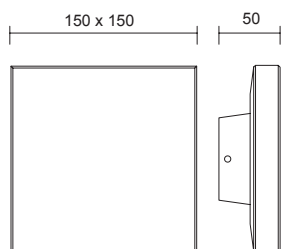

6537 Blanco-White
LED 9.6W 3000K 720 lm

6536 Gris oscuro-Dark grey
LED 9.6W 3000K 720 lm

6539 Corten-Corten
LED 9.6W 3000K 720 lm

Aluminio-Aluminium 220-240V ~ 50/60Hz