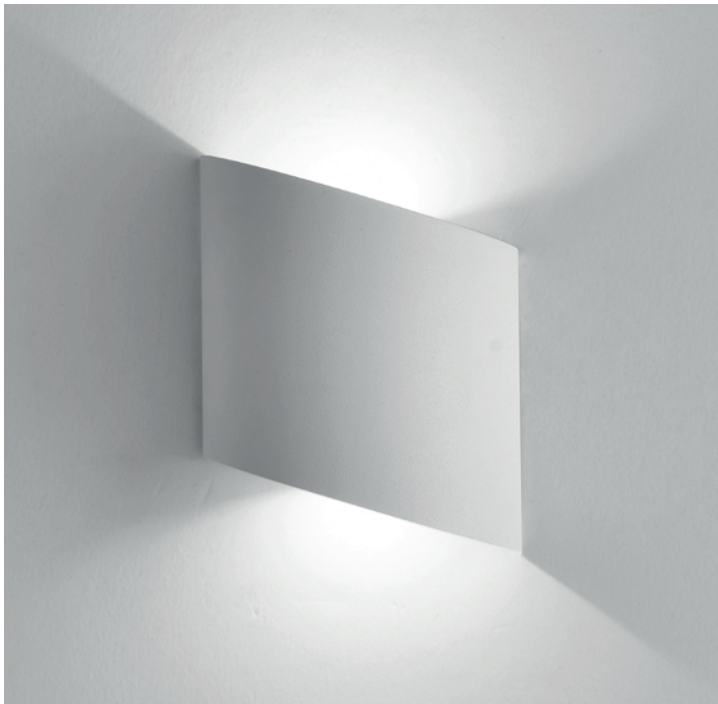

# SOCHI

**6530** Gris oscuro-Dark grey  
LED 6W 3000K 660lm

**6531** Arena Blanco-Sand White  
LED 6W 3000K 660 lm

Aluminio-Aluminium 220-240V- 50/60Hz