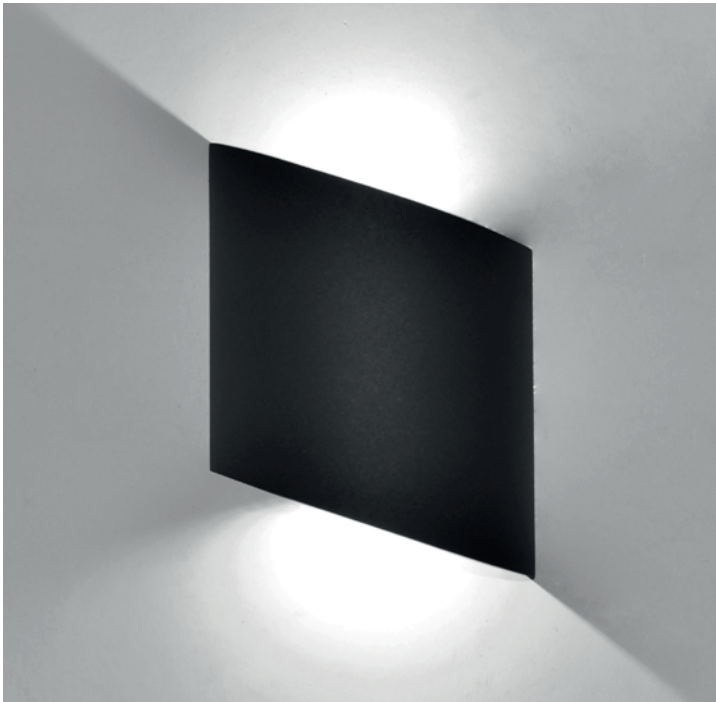

# SOCHI

**6530** Gris oscuro-Dark grey  
LED 6W 3000K 660lm

**6531** Arena Blanco-Sand White  
LED 6W 3000K 660 lm

Aluminio-Aluminium 220-240V- 50/60Hz