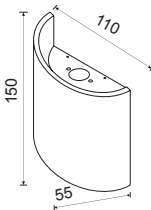

# SOCHI

**6530** Gris oscuro-Dark grey  
LED 6W 3000K 660lm

**6531** Arena Blanco-Sand White  
LED 6W 3000K 660 lm

Aluminio-Aluminium 220-240V- 50/60Hz