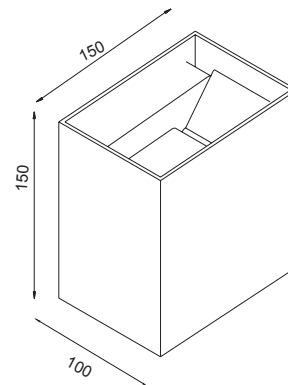

# DAVOS XL

4000K

**7653** Negro arena-Sand black  
LED 20W 4000K 1830 lm

**7652** Blanco-White  
LED 20W 4000K 1830 lm

**7651** Gris oscuro-Dark grey  
LED 20W 4000K 1830 lm

**7654** Corten-Corten  
LED 20W 4000K 1830 lm