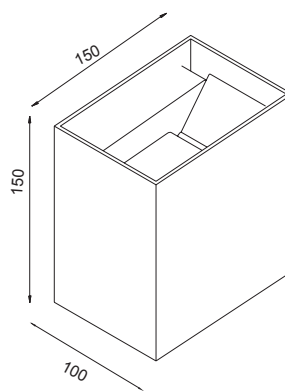

DAVOS XL

3000K

7437 Negro arena-Sand black
LED 20W 3000K 1830 lm

7435 Gris oscuro-Dark grey
LED 20W 3000K 1830 lm

7436 Blanco-White
LED 20W 3000K 1830 lm

7438 Corten-Corten
LED 20W 3000K 1830 lm

Aluminio-Aluminium 220-240V 50/60Hz CRI: > 80