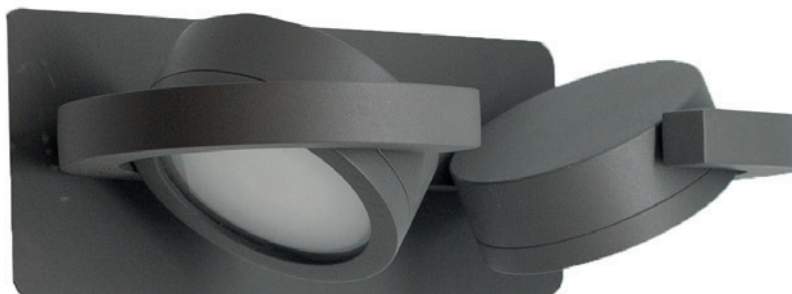

6769 Gris oscuro-*Dark grey*
2L×GX53

6768 Blanco-*White*
2L×GX53

Bombillas Recomendadas/ Suggested Bulbs
R09224 R09225