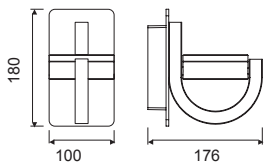

IGUAZÚ

José Ignacio Ballester

6558 Gris oscuro-Dark grey
1L×GX53

6559 Blanco-White
1L×GX53

Bombillas Recomendadas/ Suggested Bulbs
R09224 R09225