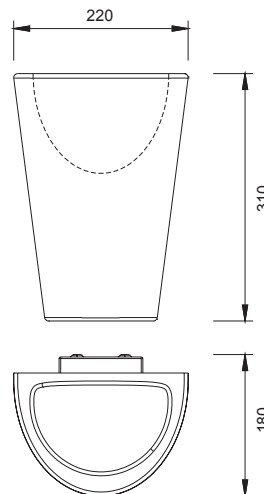

TEJA

Santolaria & Lluscà

6508 Blanco-White

1LxE27

NOT INCLUDED

Polietileno-Polyethylene 100-240V ~ 50/60Hz máx. 20W LED