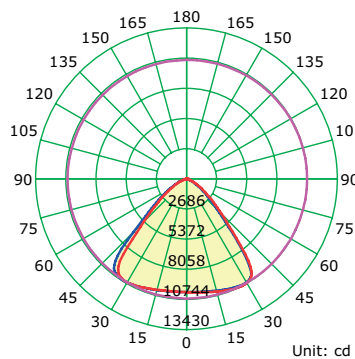

URANO 150W 4000K

Campanas Led
Ufo bays Led

7420 Negro-Black
LED 150W 60° 21000lm

60°

Luminous Intensity Distribution Curve

Illuminance at a Distance

7421 Negro-Black
LED 150W 90° 21000lm

90°

Luminous Intensity Distribution Curve

Illuminance at a Distance

7422 Negro-Black
LED 150W 120° 21000lm

120°

Luminous Intensity Distribution Curve

Illuminance at a Distance