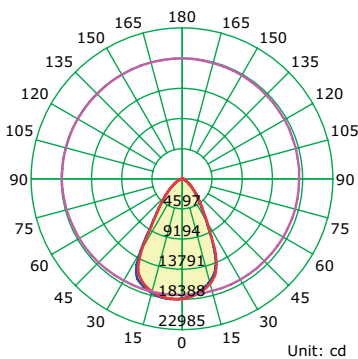

URANO 150W 4000K

Campanas Led
Ufo bays Led

7420 Negro-Black
LED 150W 60° 21000lm

60°

Luminous Intensity Distribution Curve

Illuminance at a Distance

7421 Negro-Black
LED 150W 90° 21000lm

90°

Luminous Intensity Distribution Curve

Illuminance at a Distance

7422 Negro-Black
LED 150W 120° 21000lm

120°

Luminous Intensity Distribution Curve

Illuminance at a Distance