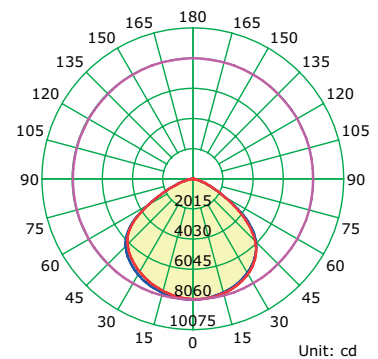

URANO 150W 4000K

Campanas Led
Ufo bays Led

7420 Negro-Black
LED 150W 60° 21000lm

60°

Luminous Intensity Distribution Curve

Illuminance at a Distance

7421 Negro-Black
LED 150W 90° 21000lm

90°

Luminous Intensity Distribution Curve

Illuminance at a Distance

7422 Negro-Black
LED 150W 120° 21000lm

120°

Luminous Intensity Distribution Curve

Illuminance at a Distance