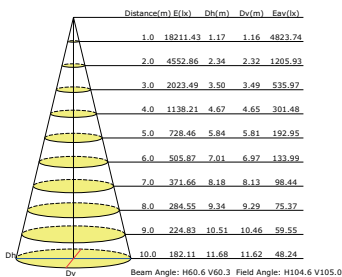

URANO 150W 4000K

Campanas Led
Ufo bays Led

7420 Negro-Black
LED 150W 60° 21000lm

60°

Luminous Intensity Distribution Curve

Illuminance at a Distance

7421 Negro-Black
LED 150W 90° 21000lm

90°

Luminous Intensity Distribution Curve

Illuminance at a Distance

7422 Negro-Black
LED 150W 120° 21000lm

120°

Luminous Intensity Distribution Curve

Illuminance at a Distance