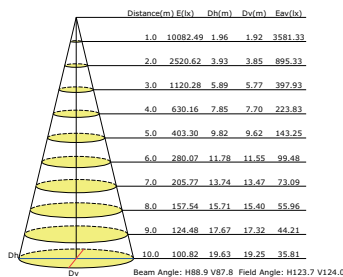

URANO 150W 4000K

Campanas Led
Ufo bays Led

7420 Negro-Black
LED 150W 60° 21000lm

60°

Luminous Intensity Distribution Curve

Illuminance at a Distance

7421 Negro-Black
LED 150W 90° 21000lm

90°

Luminous Intensity Distribution Curve

Illuminance at a Distance

7422 Negro-Black
LED 150W 120° 21000lm

120°

Luminous Intensity Distribution Curve

Illuminance at a Distance