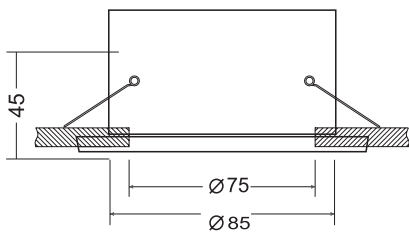

6810 Blanco Mate-Matt White
LED 1× GU10

6812 Blanco Mate-Matt White
LED 1× GU10

6811 Negro Mate-Matt Black
LED 1× GU10

6813 Negro Mate-Matt Black
LED 1× GU10

Aluminio-Aluminium 100-240V~ 50/60Hz máx 12 WLED