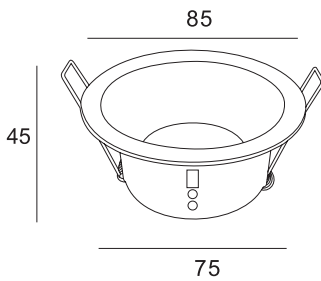

6810 Blanco Mate-Matt White
LED 1× GU10

6812 Blanco Mate-Matt White
LED 1× GU10

6811 Negro Mate-Matt Black
LED 1× GU10

6813 Negro Mate-Matt Black
LED 1× GU10

Aluminio-Aluminium 100-240V~ 50/60Hz máx 12 WLED