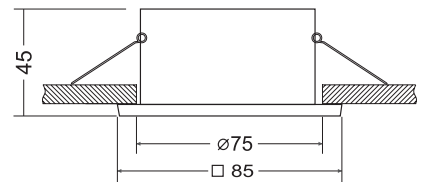

6810 Blanco Mate-Matt White
LED 1× GU10

6812 Blanco Mate-Matt White
LED 1× GU10

6811 Negro Mate-Matt Black
LED 1× GU10

6813 Negro Mate-Matt Black
LED 1× GU10

Aluminio-Aluminium 100-240V~ 50/60Hz máx 12 WLED