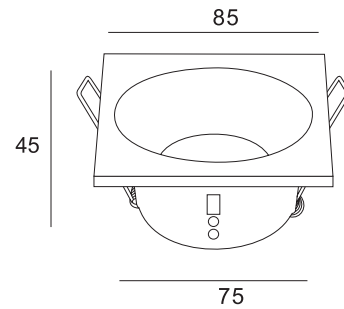

6810 Blanco Mate-Matt White
LED 1× GU10

6812 Blanco Mate-Matt White
LED 1× GU10

6811 Negro Mate-Matt Black
LED 1× GU10

6813 Negro Mate-Matt Black
LED 1× GU10

Aluminio-Aluminium 100-240V~ 50/60Hz máx 12 WLED