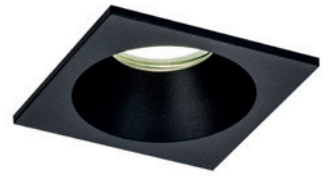

6810 Blanco Mate-Matt White
LED 1× GU10

6812 Blanco Mate-Matt White
LED 1× GU10

6811 Negro Mate-Matt Black
LED 1× GU10

6813 Negro Mate-Matt Black
LED 1× GU10

Aluminio-Aluminium 100-240V~ 50/60Hz máx 12 WLED