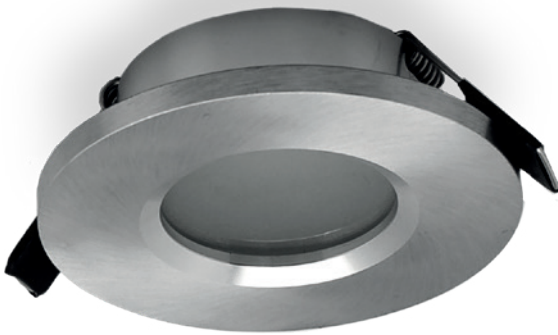

6405 Blanco mate-Matt White
1 x GU10

6406 Aluminio Plata-Silver Aluminium
1 x GU10

NOT INCLUDED

Aluminio-Aluminium 100-240V~ 50/60Hz máx 12W LED