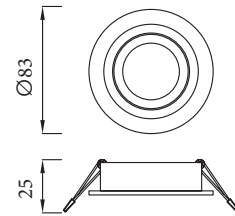

6405 Blanco mate-Matt White
1 x GU10

6406 Aluminio Plata-Silver Aluminium
1 x GU10

NOT INCLUDED

Aluminio-Aluminium 100-240V~ 50/60Hz máx 12W LED