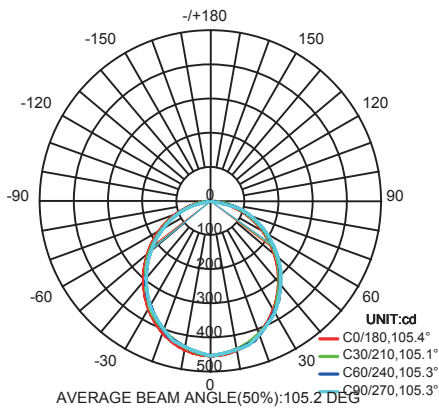

GRACIOSA

6392 Blanco-White
LED 15,3W 3000K 1100lm

6394 Blanco-White
LED 10,8W 3000K 820lm

6393 Blanco-White
LED 15,3W 4000K 1200lm

6397 Blanco-White
LED 10,8W 4000K 850lm

Flux out: 860,9 l.m

Height	Beam Diameter	Avg. Illum.	Max. Illum.
0.281ft	19.54, 42.19ft	9.862ft	200.00cm
1m	210.4, 463.71x	9.843ft	300.00cm
4.821ft	8.627, 19.73ft	13.12ft	400.00cm
1.6m	89.80, 201.81x	13.12ft	400.00cm
6.862ft	4.868, 10.84ft	18.89ft	600.00cm
2m	62.69, 119.41x	18.89ft	600.00cm
9.849ft	2.172, 4.832ft	28.28ft	800.00cm
3m	23.28, 60.41x	28.28ft	800.00cm
13.12ft	1.222, 2.834ft	41.80ft	1000.00cm
4m	13.16, 28.38x	41.80ft	1000.00cm

Note: The Curves indicate the illuminated area and the average illumination when the luminaire is at different distance.

Flux out: 827,7 l.m

Height	Beam Diameter	Avg. Illum.	Max. Illum.
0.281ft	18.81, 33.80ft	9.862ft	200.00cm
1m	188.0, 261.71x	9.843ft	300.00cm
4.821ft	8.626, 14.82ft	13.12ft	400.00cm
1.6m	74.09, 160.81x	13.12ft	400.00cm
6.862ft	3.901, 8.40ft	18.89ft	600.00cm
2m	41.89, 90.43x	18.89ft	600.00cm
9.849ft	1.724, 3.73ft	28.28ft	800.00cm
3m	18.98, 40.18x	28.28ft	800.00cm
13.12ft	0.878, 2.10ft	41.80ft	1000.00cm
4m	10.80, 22.91x	41.80ft	1000.00cm

Note: The Curves indicate the illuminated area and the average illumination when the luminaire is at different distance.