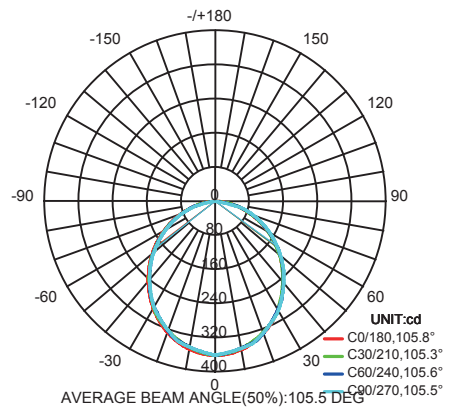

GRACIOSA

6392 Blanco-White
LED 15,3W 3000K 1100lm

6394 Blanco-White
LED 10,8W 3000K 820lm

6393 Blanco-White
LED 15,3W 4000K 1200lm

6397 Blanco-White
LED 10,8W 4000K 850lm

Flux out: 860,9 l.m

Height	Beam Diameter	Avg. Illum.	Max. Illum.
0.281ft	19.54, 42.19ft	9.862ft	200.00cm
1m	210.4, 463.71x	9.843ft	300.00cm
4.821ft	8.627, 19.73ft	13.12ft	400.00cm
1.6m	89.80, 201.81x	13.12ft	400.00cm
6.862ft	4.868, 10.84ft	18.89ft	600.00cm
2m	62.69, 119.41x	18.89ft	600.00cm
9.849ft	2.172, 4.832ft	28.28ft	800.00cm
3m	23.28, 60.41x	28.28ft	800.00cm
13.12ft	1.222, 2.834ft	41.80ft	1000.00cm
4m	13.16, 28.38x	41.80ft	1000.00cm

Note: The Curves indicate the illuminated area and the average illumination when the luminaire is at different distance.

Flux out: 827,7 l.m

Height	Beam Diameter	Avg. Illum.	Max. Illum.
0.281ft	18.81, 33.80ft	9.862ft	200.00cm
1m	188.0, 261.71x	9.843ft	300.00cm
4.821ft	8.626, 14.82ft	13.12ft	400.00cm
1.6m	74.09, 160.81x	13.12ft	400.00cm
6.862ft	3.901, 8.40ft	18.89ft	600.00cm
2m	41.89, 90.43x	18.89ft	600.00cm
9.849ft	1.724, 3.73ft	28.28ft	800.00cm
3m	18.98, 40.18x	28.28ft	800.00cm
13.12ft	0.878, 2.10ft	41.80ft	1000.00cm
4m	10.80, 22.91x	41.80ft	1000.00cm

Note: The Curves indicate the illuminated area and the average illumination when the luminaire is at different distance.