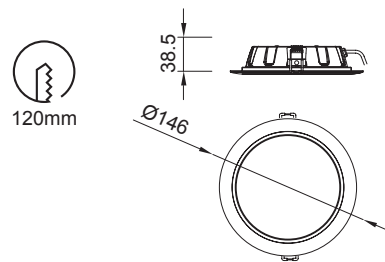

GRACIOSA

6392 Blanco-White
LED 15,3W 3000K 1100lm

6394 Blanco-White
LED 10,8W 3000K 820lm

6393 Blanco-White
LED 15,3W 4000K 1200lm

6397 Blanco-White
LED 10,8W 4000K 850lm

Flux out: 860,9 l.m

Height	Beam Diameter	Avg. Illum.	Max. Illum.
0.281ft	19.54, 42.19ft	9.862ft	200.00cm
1m	210.4, 463.71x	9.843ft	300.00cm
4.821ft	8.627, 19.73ft	13.12ft	400.00cm
1.6m	89.80, 201.81x	13.12ft	400.00cm
6.862ft	4.868, 10.84ft	18.89ft	600.00cm
2m	62.69, 119.41x	18.89ft	600.00cm
9.849ft	2.172, 4.832ft	28.28ft	800.00cm
3m	23.28, 60.41x	28.28ft	800.00cm
13.12ft	1.222, 2.834ft	41.80ft	1000.00cm
4m	13.16, 28.38x	41.80ft	1000.00cm

Note: The Curves indicate the illuminated area and the average illumination when the luminaire is at different distance.

Flux out: 827,7 l.m

Height	Beam Diameter	Avg. Illum.	Max. Illum.
0.281ft	18.81, 33.80ft	9.862ft	200.00cm
1m	188.0, 261.71x	9.843ft	300.00cm
4.821ft	8.626, 14.82ft	13.12ft	400.00cm
1.6m	74.09, 160.81x	13.12ft	400.00cm
6.862ft	3.901, 8.40ft	18.89ft	600.00cm
2m	41.89, 90.43x	18.89ft	600.00cm
9.849ft	1.724, 3.73ft	28.28ft	800.00cm
3m	18.98, 40.18x	28.28ft	800.00cm
13.12ft	0.878, 2.10ft	41.80ft	1000.00cm
4m	10.80, 22.91x	41.80ft	1000.00cm

Note: The Curves indicate the illuminated area and the average illumination when the luminaire is at different distance.