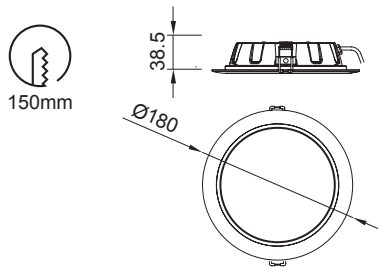

GRACIOSA

6392 Blanco-White
LED 15,3W 3000K 1100lm

6394 Blanco-White
LED 10,8W 3000K 820lm

6393 Blanco-White
LED 15,3W 4000K 1200lm

6397 Blanco-White
LED 10,8W 4000K 850lm

Flux out: 860,9 l.m

Height	Beam Diameter	Avg. Illum.	Max. Illum.
0.281ft	19.54, 42.19ft	9.862ft	200.00cm
1m	210.4, 463.71x	9.843ft	300.00cm
4.821ft	8.627, 19.73ft	13.12ft	400.00cm
1.6m	89.80, 201.81x	13.12ft	400.00cm
6.862ft	4.868, 10.84ft	18.89ft	600.00cm
2m	62.69, 119.41x	18.89ft	600.00cm
9.849ft	2.172, 4.832ft	28.28ft	800.00cm
3m	23.28, 60.41x	28.28ft	800.00cm
13.12ft	1.222, 2.834ft	41.80ft	1000.00cm
4m	13.16, 28.38x	41.80ft	1000.00cm

Note: The Curves indicate the illuminated area and the average illumination when the luminaire is at different distance.

Flux out: 827,7 l.m

Height	Beam Diameter	Avg. Illum.	Max. Illum.
0.281ft	18.81, 33.80ft	9.862ft	200.00cm
1m	188.0, 261.71x	9.843ft	300.00cm
4.821ft	8.626, 14.82ft	13.12ft	400.00cm
1.6m	74.09, 160.81x	13.12ft	400.00cm
6.862ft	3.901, 8.40ft	18.89ft	600.00cm
2m	41.89, 90.43x	18.89ft	600.00cm
9.849ft	1.724, 3.73ft	28.28ft	800.00cm
3m	18.98, 40.18x	28.28ft	800.00cm
13.12ft	0.878, 2.10ft	41.80ft	1000.00cm
4m	10.80, 22.91x	41.80ft	1000.00cm

Note: The Curves indicate the illuminated area and the average illumination when the luminaire is at different distance.