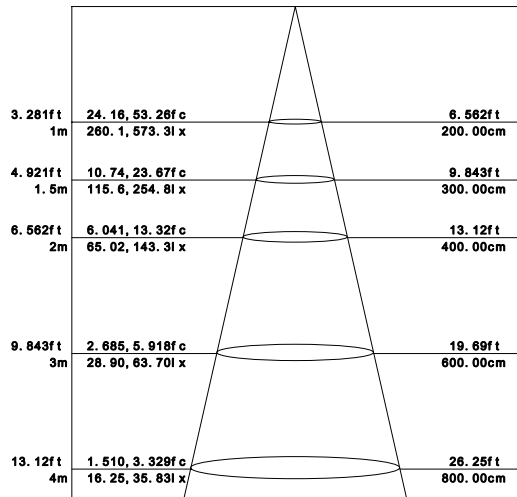

Flux out : 817.1 lm