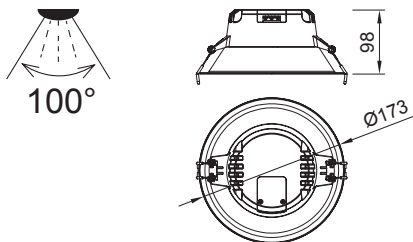

UGR<19

6398 Blanco-White
LED 12W 3000K 1100lm

6399 Blanco-White
LED 12W 4000K 1200lm

Flux out : 817.1 lm

UGR<19

SPCC-PBT / PC 220-240V~ 50/60Hz CRI:≥ 80