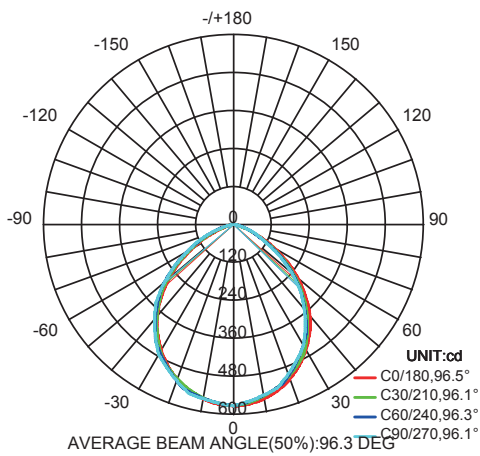

UGR<19

6398 Blanco-White
LED 12W 3000K 1100lm

6399 Blanco-White
LED 12W 4000K 1200lm

Flux out : 817.1 lm

UGR<19

SPCC-PBT / PC 220-240V~ 50/60Hz CRI:≥ 80